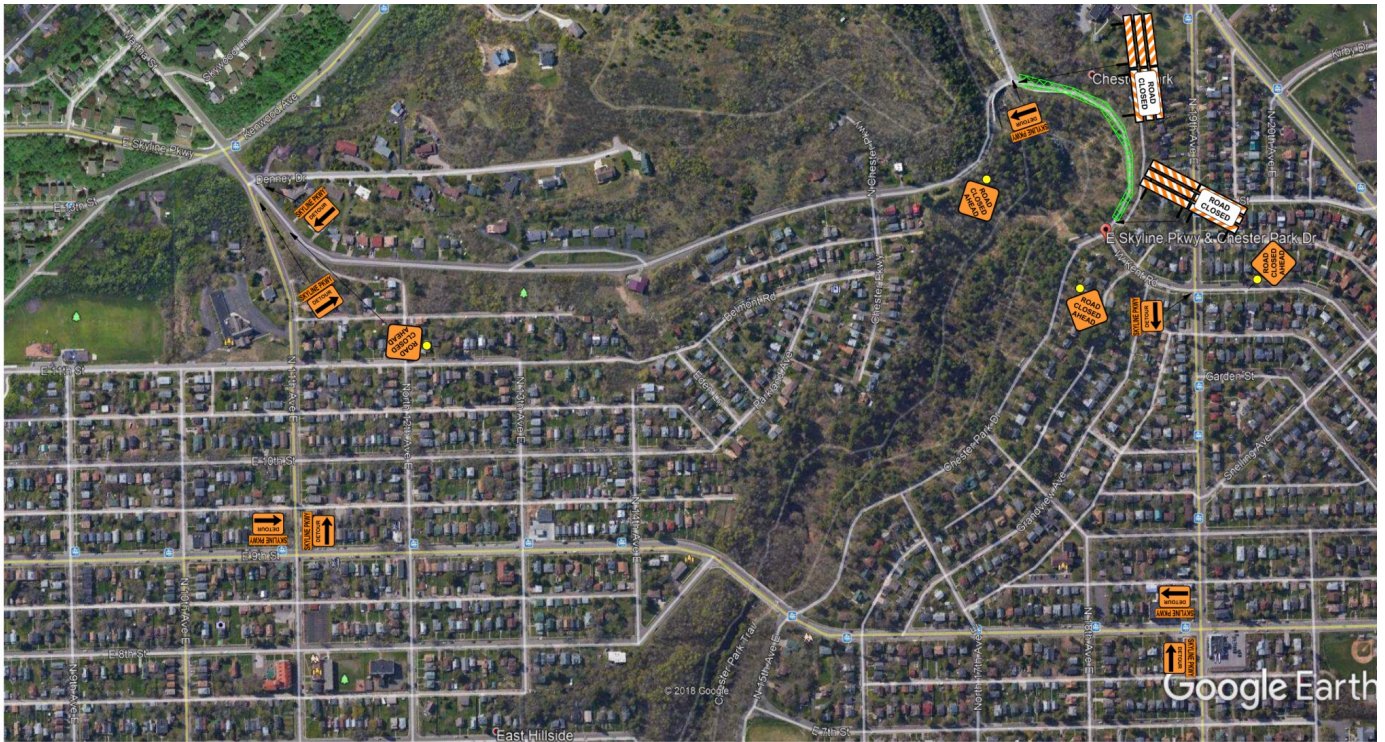

FOR IMMEDIATE RELEASE
City of Duluth - Parks and Recreation Division

411 West First Street, Duluth, Minnesota 55802
218-730-4309 | www.duluthmn.gov

For more information contact Kate Van Daele, Public Information Officer 218-730-5309

DATE: 7/29/2019
SUBJECT: Chester Creek Concert Series presents The Hillions
BY: Kate Van Daele, Public Information Officer

Chester Creek Concert Series presents The Hillions

[Duluth, MN] The Hillions, an original country-rock band, will be featured at tomorrow night's Chester Creek Concert Series.

For those who are wanting to attend the concert, please note that a portion of Skyline Parkway is closed until August 6th. A signed detour route is in place for Skyline traffic. All access to the park will need to be on Skyline from the West. Map of the detour is attached.

The Chester Creek Concert Series is scheduled for every Tuesday night from 7-8p.m. through August 13th. Please visit <https://duluthmn.gov/parks/activities-events/special-events/> for more information. The Chester Creek concert hotline provides concert information and concert cancellations. The hotline is updated weekly. Please call 218-730-4326 after 6 p.m. to check for cancellations.

Concessions are available onsite. Attendees should plan to bring a blanket or lawn chair.

###

NOTE: ANY SCHEDULING OF EQUIPMENT MUST BE DONE THROUGH WARNING LITES OF MN, INC.- FRONT OFFICE 612-521-4200

JMF CONSTRUCTION, INC.
CONTACT: RYAN OSTROFSKY
PHONE: 218-390-1173
PROJECT:
START DATE: DURATION:

AUTHOR: JOSEPH TABIOS
MN TCS CERT#: 2906
MAP PAGE:
CITY: DULUTH
DATE: 7/9/19
SCALE: 1" = 100'