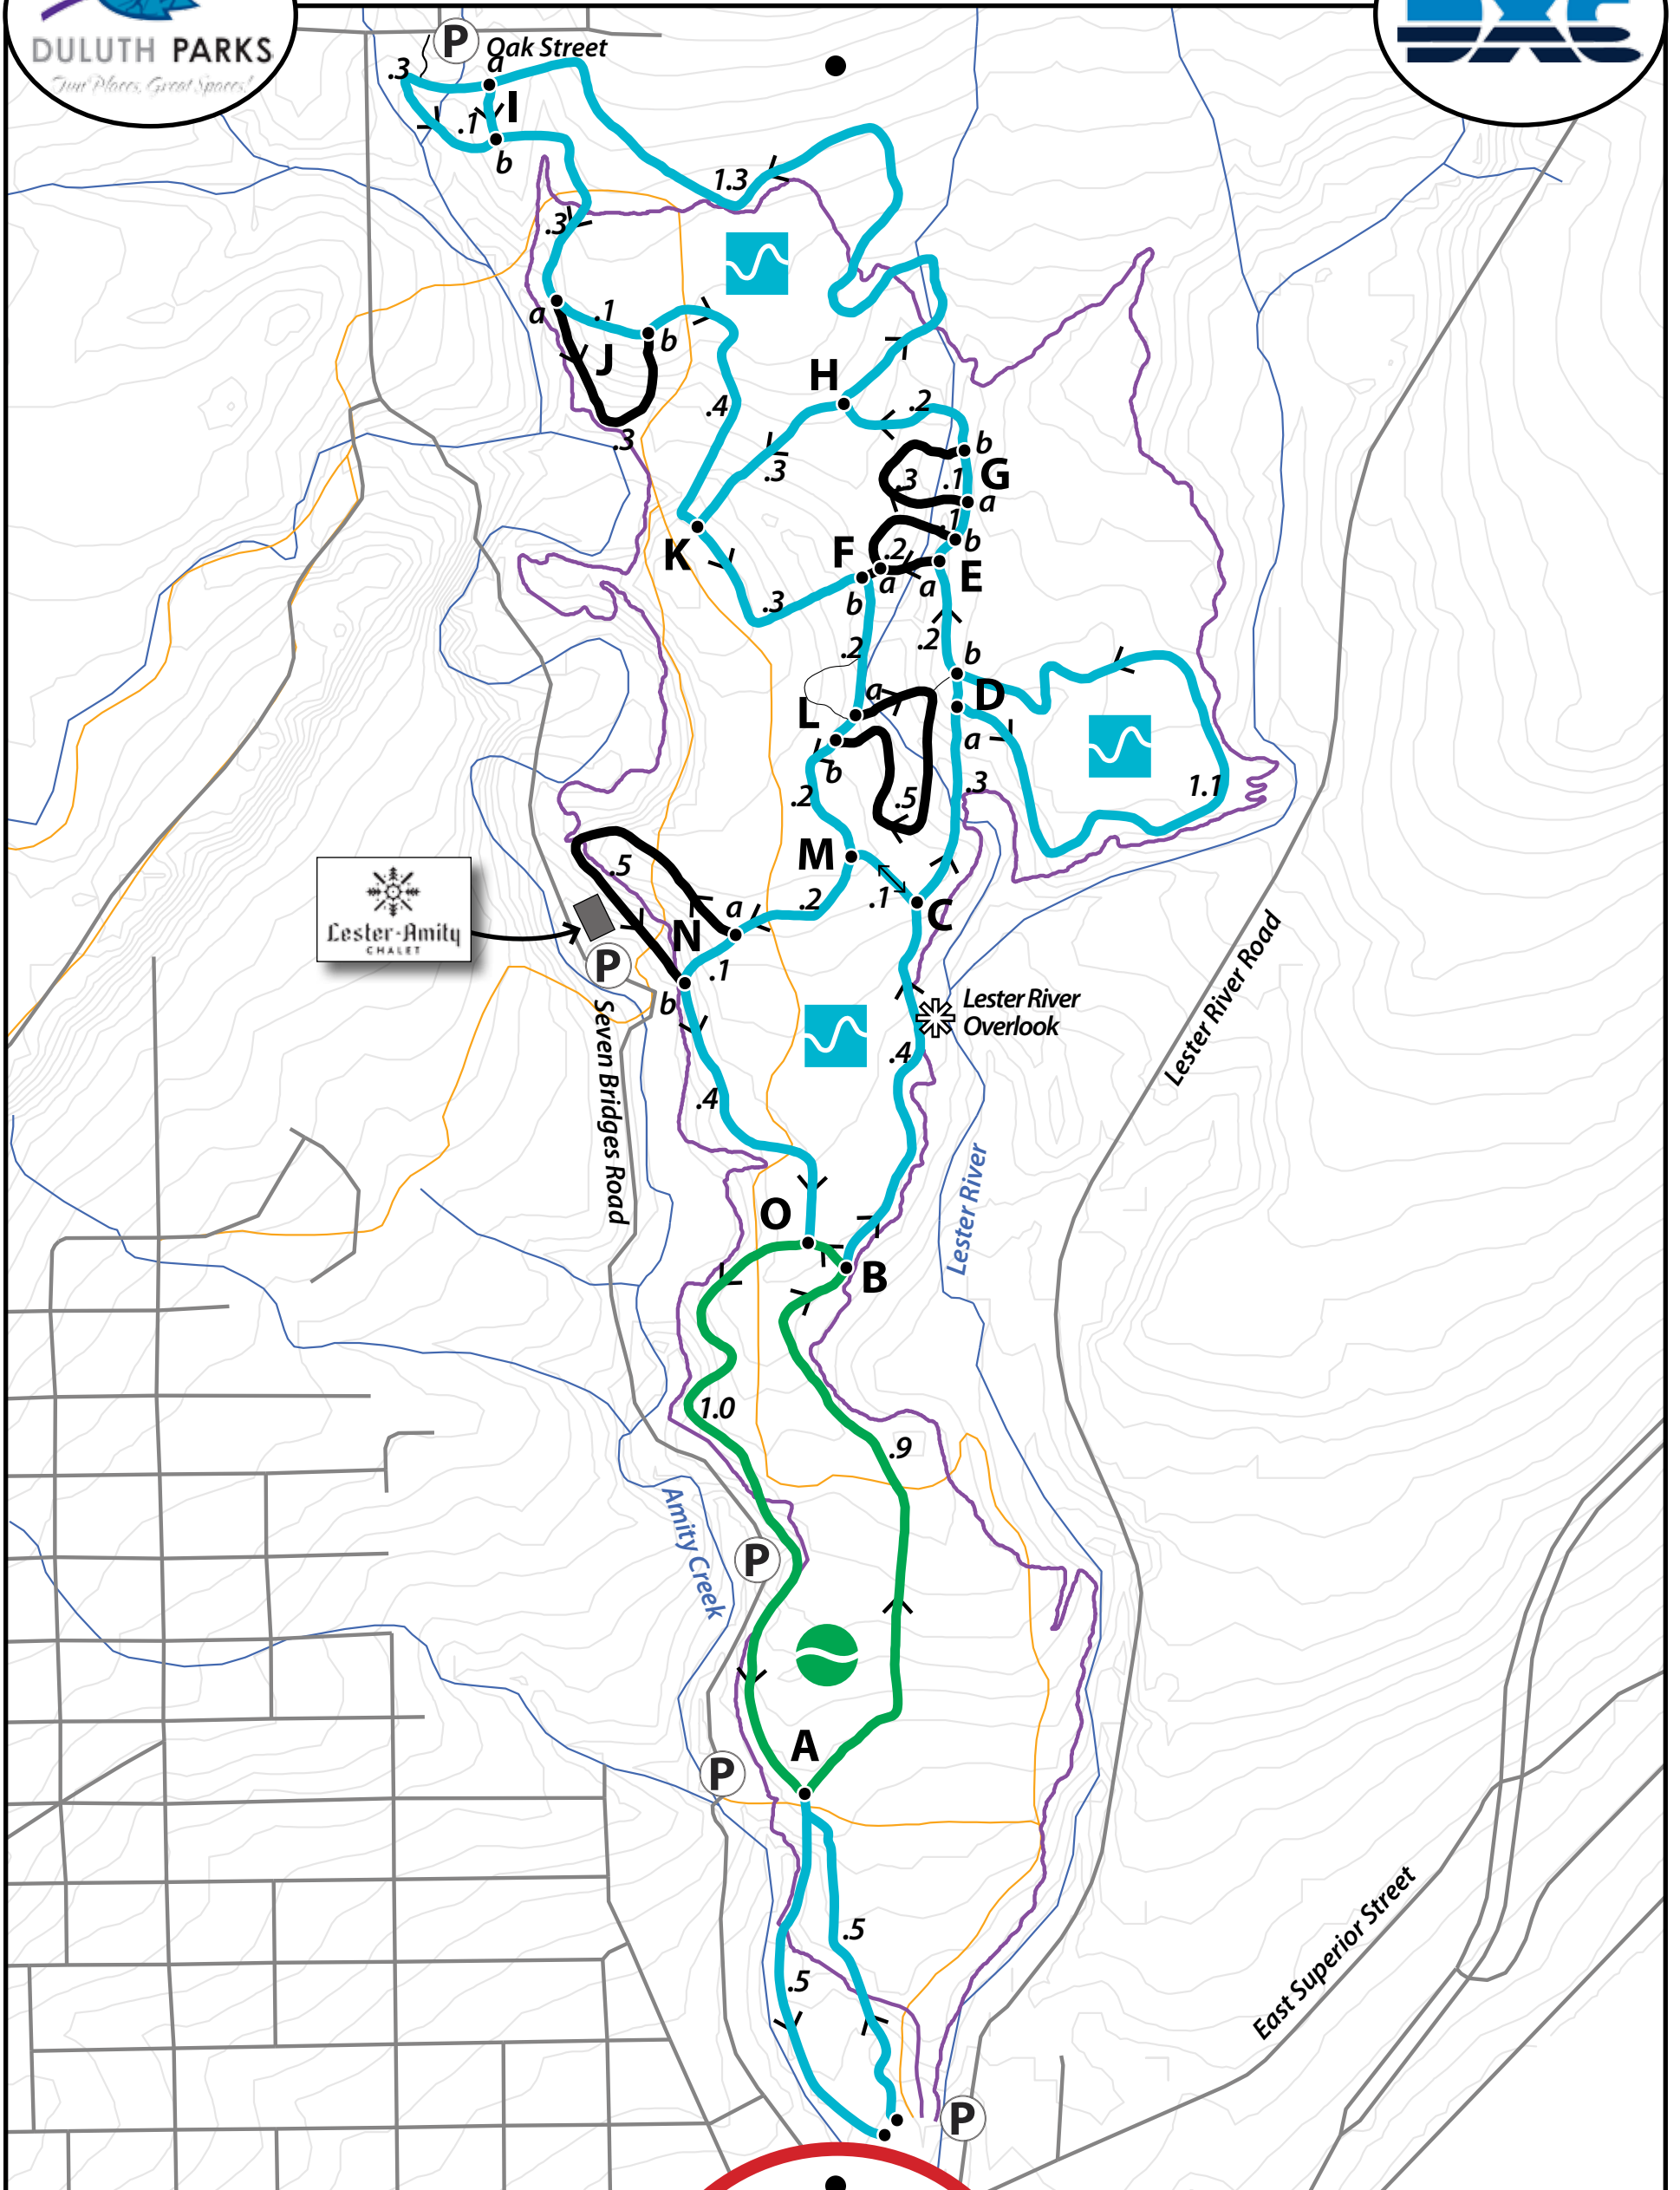

Lester-Amity Ski Trail

Map by: glhome64@gmail.com

Grooming Comments: Grooming@duluthxc.com

- █ Cross Country Ski Trail
- Easier █ More Difficult ◆ Most Difficult
- █ Multi-Use Trail
- █ Superior Hiking Trail
- █ Snowmobile Trail
- P Parking

- Duluth Parks duluthmn.gov
 - Duluth XC Ski Club duluthxc.com
 - MN Ski Pass dnr.state.mn.us
 - St. Louis County stlouisco.com
- █ .2 Distance between intersections in KMs
- 10 ft Contours