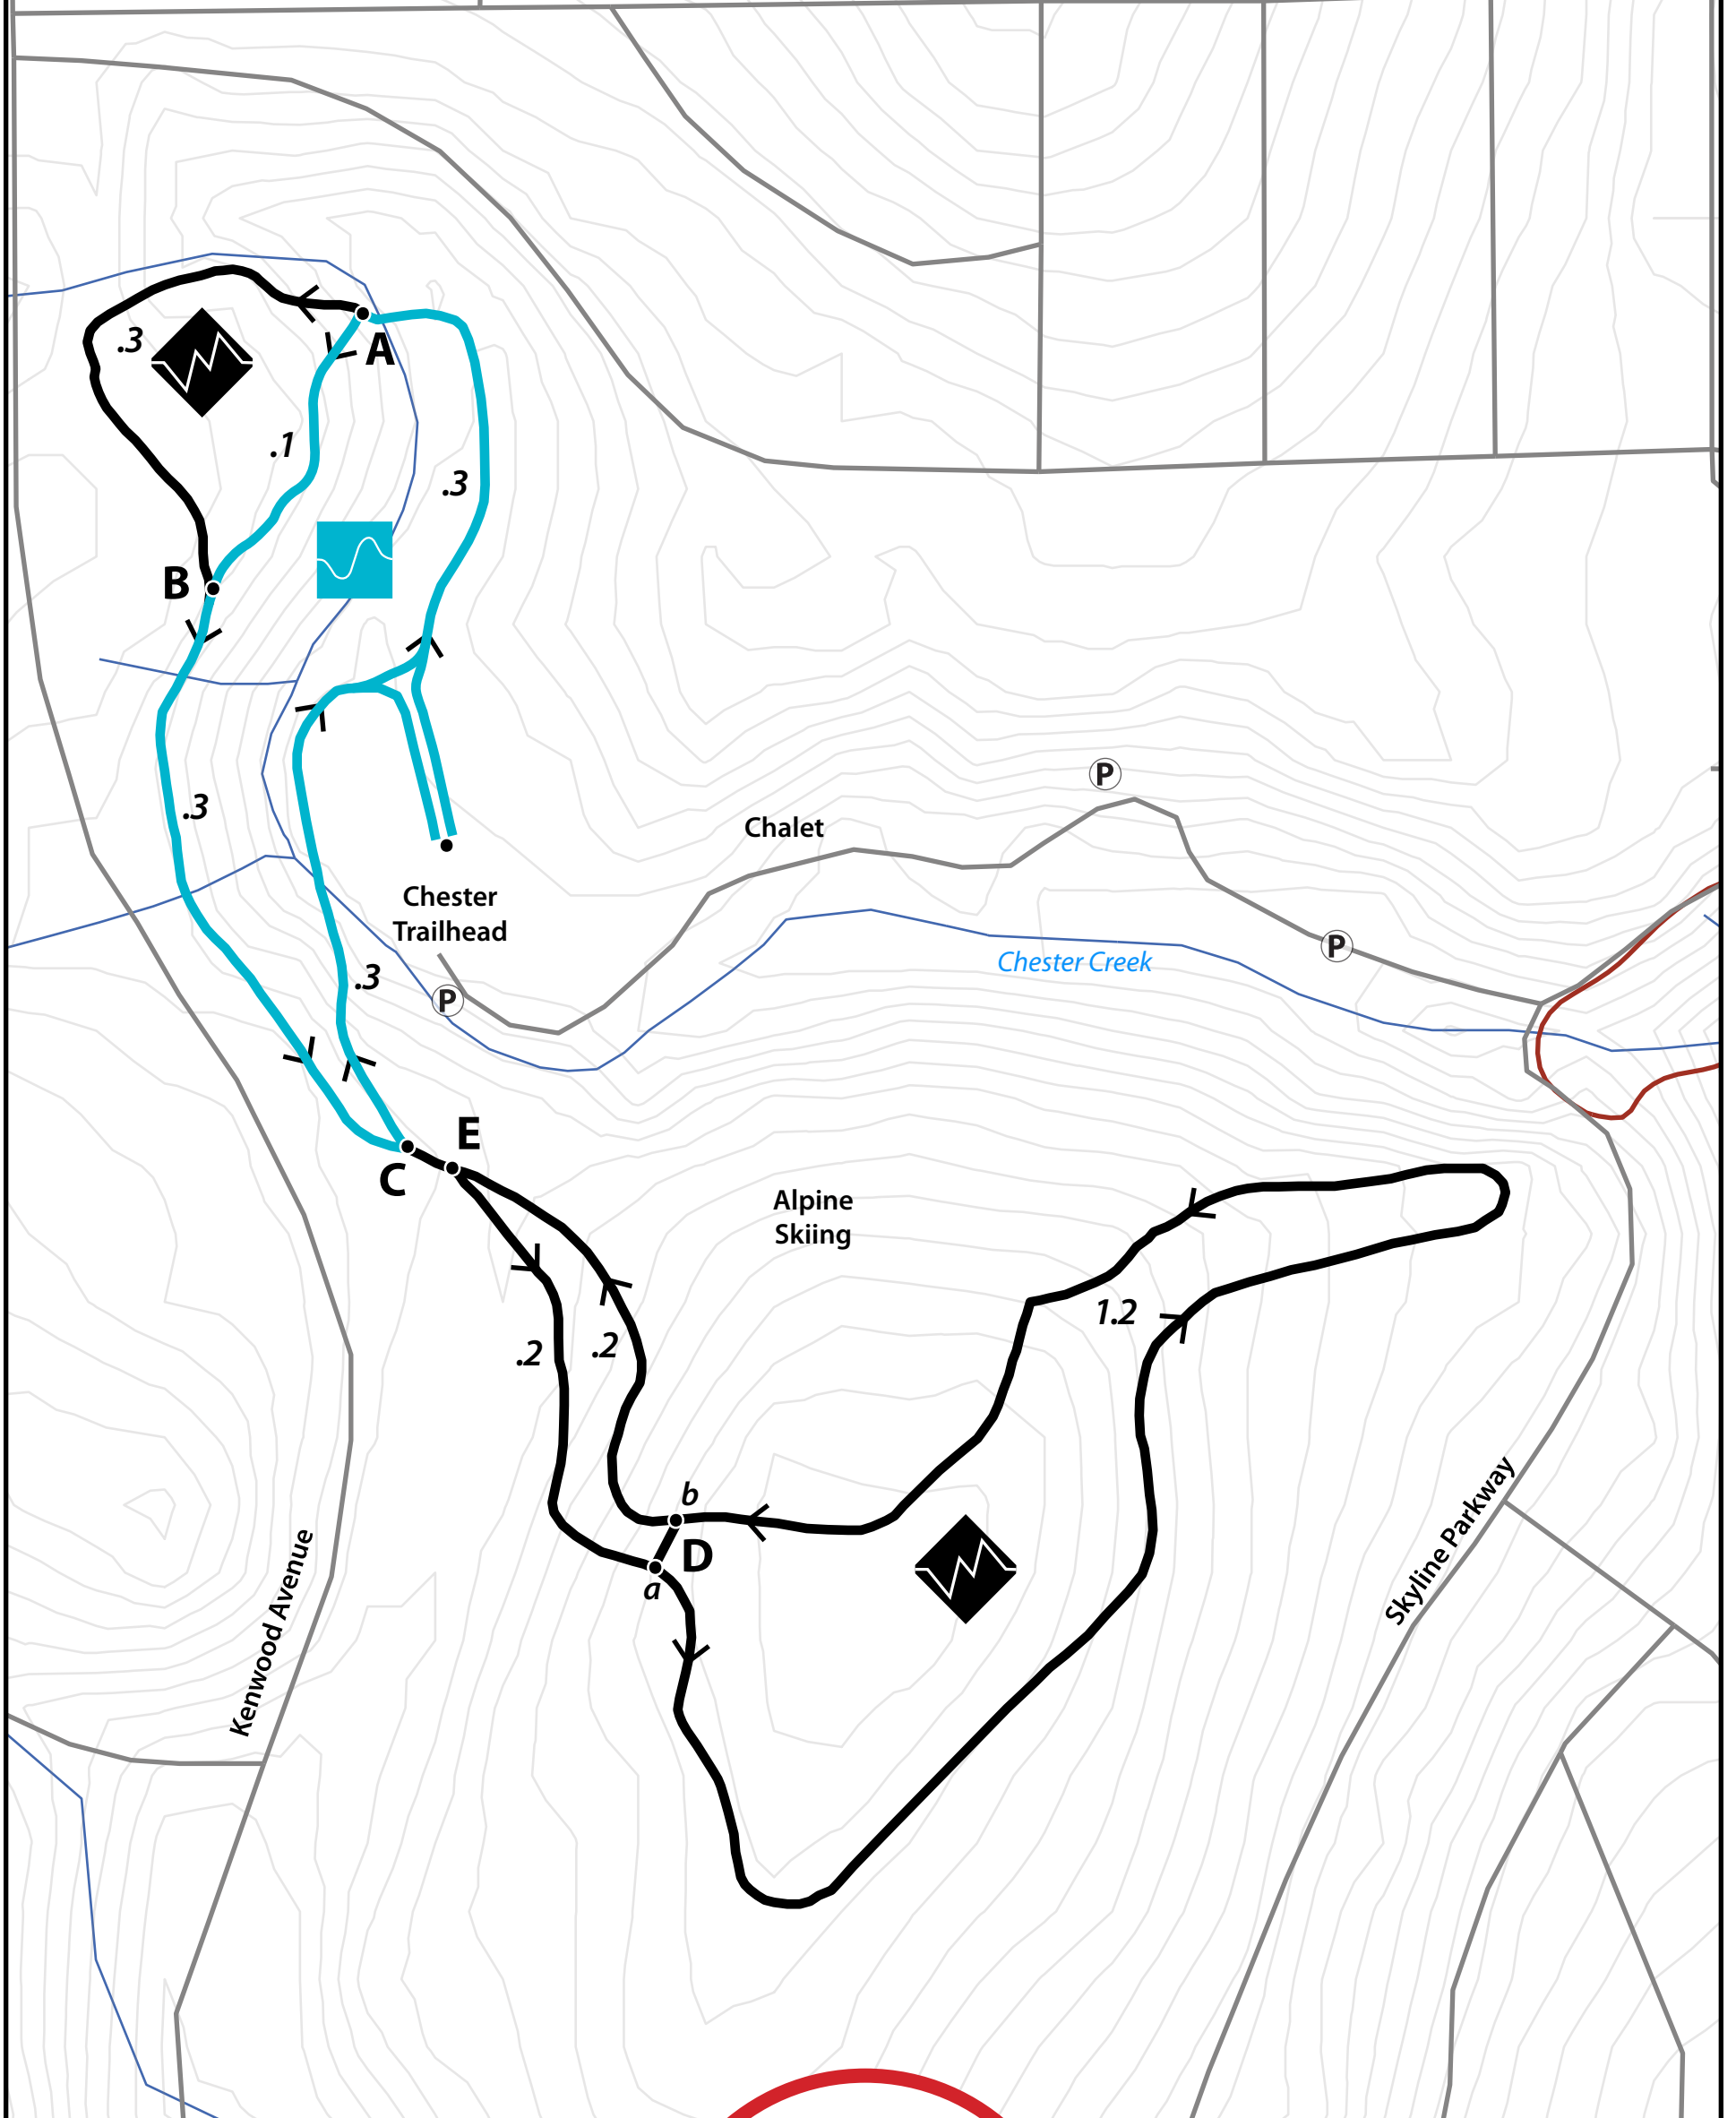

Chester Ski Trail

Map by: glhome64@gmail.com

Grooming Comments: Grooming@duluthxc.com

<ul style="list-style-type: none"> Cross Country Ski Trail Easier More Difficult Most Difficult Multi-Use Trail Superior Hiking Trail Snowmobile Trail Parking 			<p>Duluth Parks Duluth XC Ski Club MN Ski Pass St. Louis County</p> <p>duluthmn.gov duluthxc.com dnr.state.mn.us stlouisco.com</p>
			<p>Distance between intersections in KM 10 ft Contours</p>