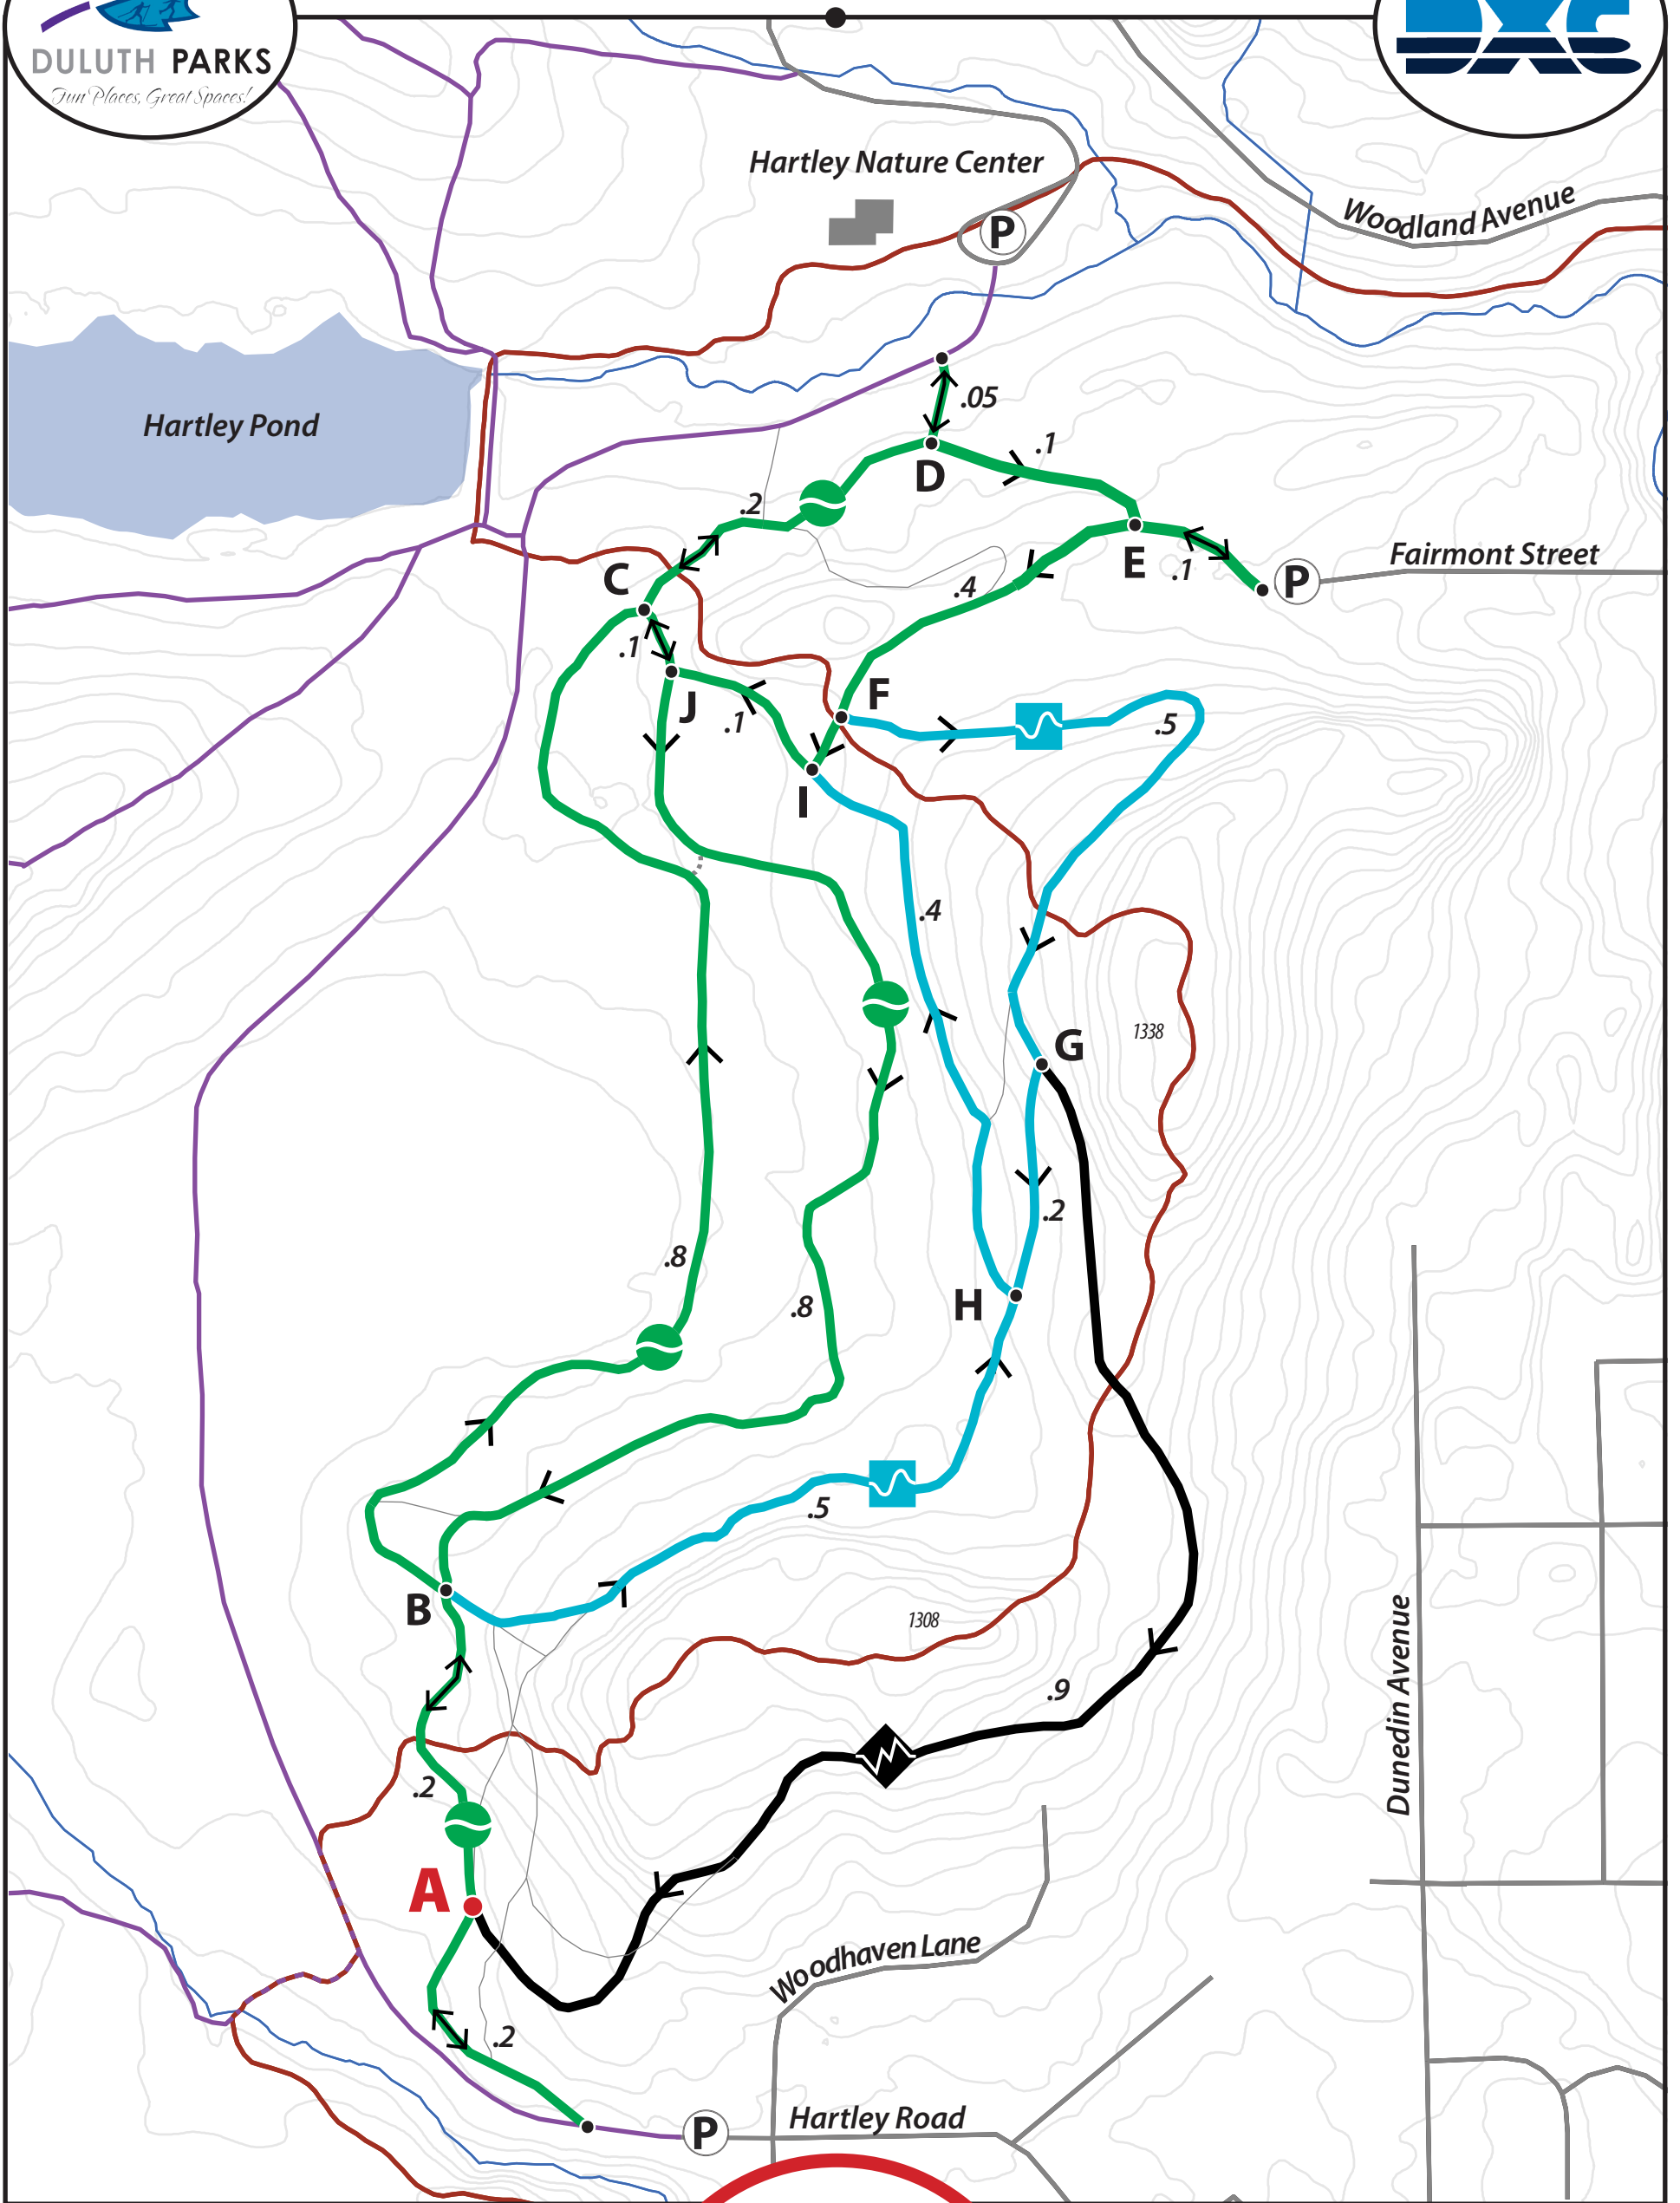

Hartley Ski Trail

Map by: glhome64@gmail.com

Grooming Comments: Grooming@duluthxc.com

- Cross Country Ski Trail
- Easier More Difficult Most Difficult
- Multi-Use Trail
- Superior Hiking Trail
- Snowmobile Trail
- Parking