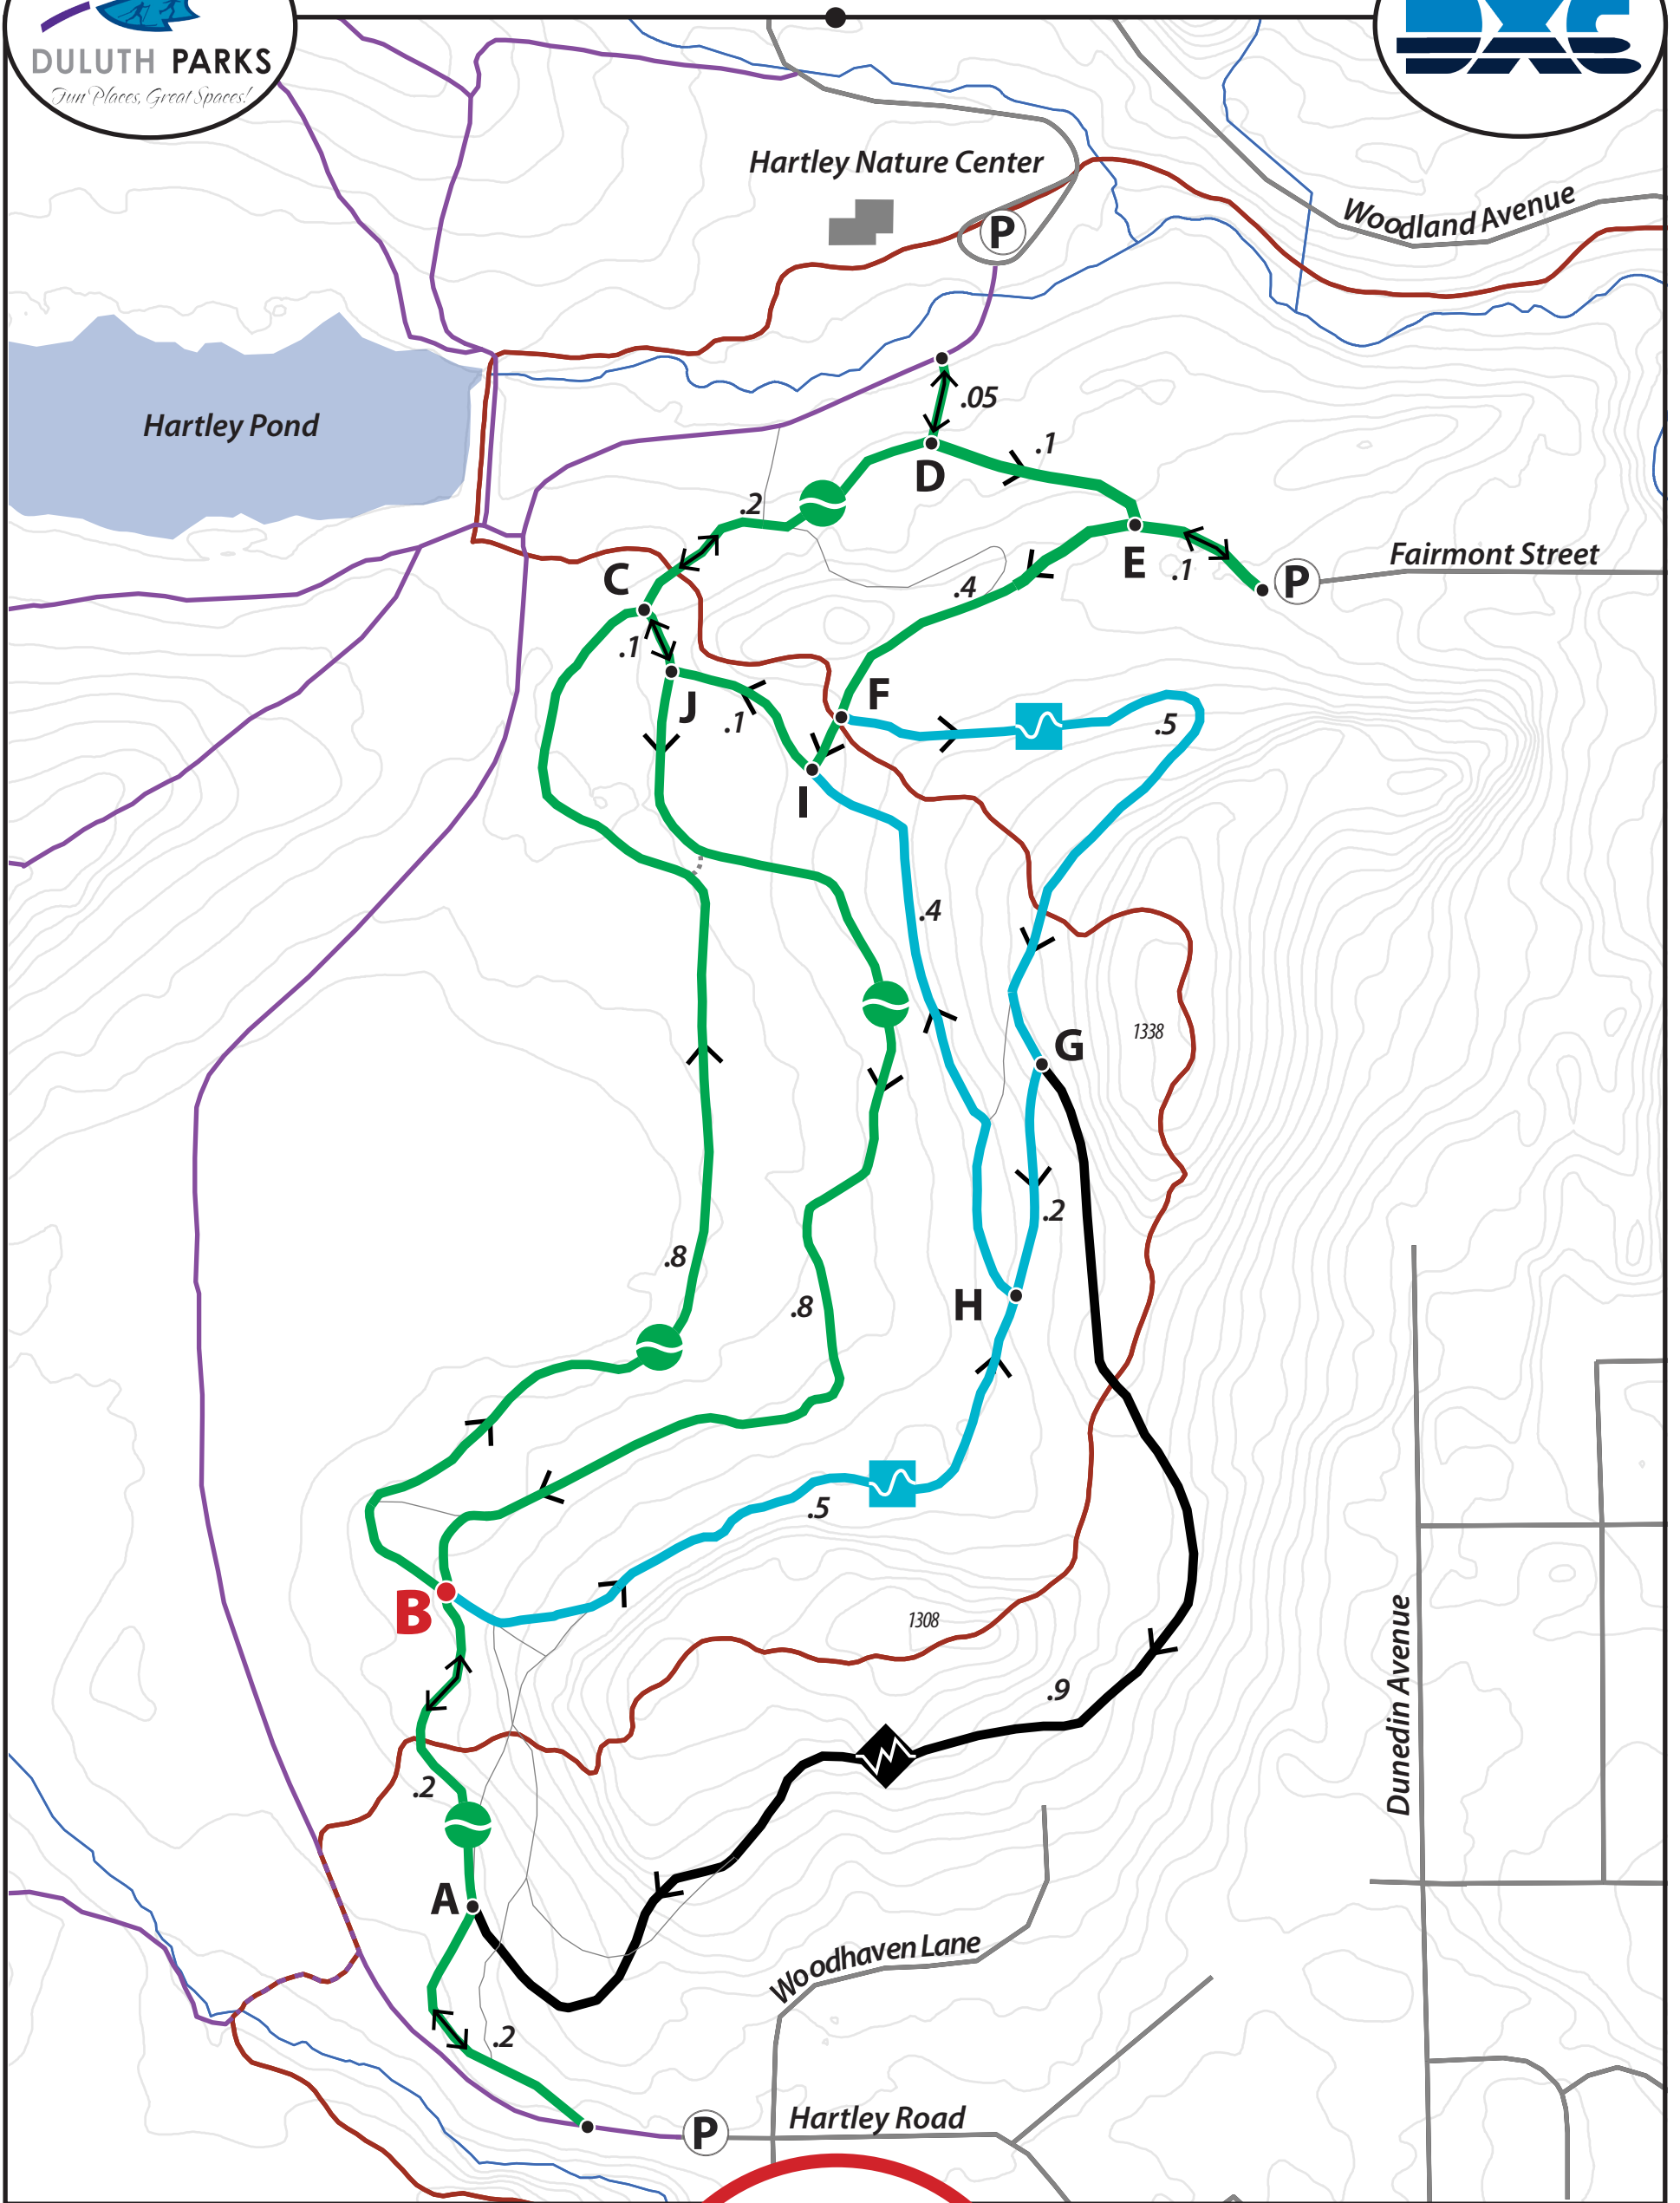

Hartley Ski Trail

Map by: glhome64@gmail.com

Grooming Comments: Grooming@duluthxc.com

- Cross Country Ski Trail
- Easier More Difficult Most Difficult
- Multi-Use Trail
- Superior Hiking Trail
- Snowmobile Trail
- Parking