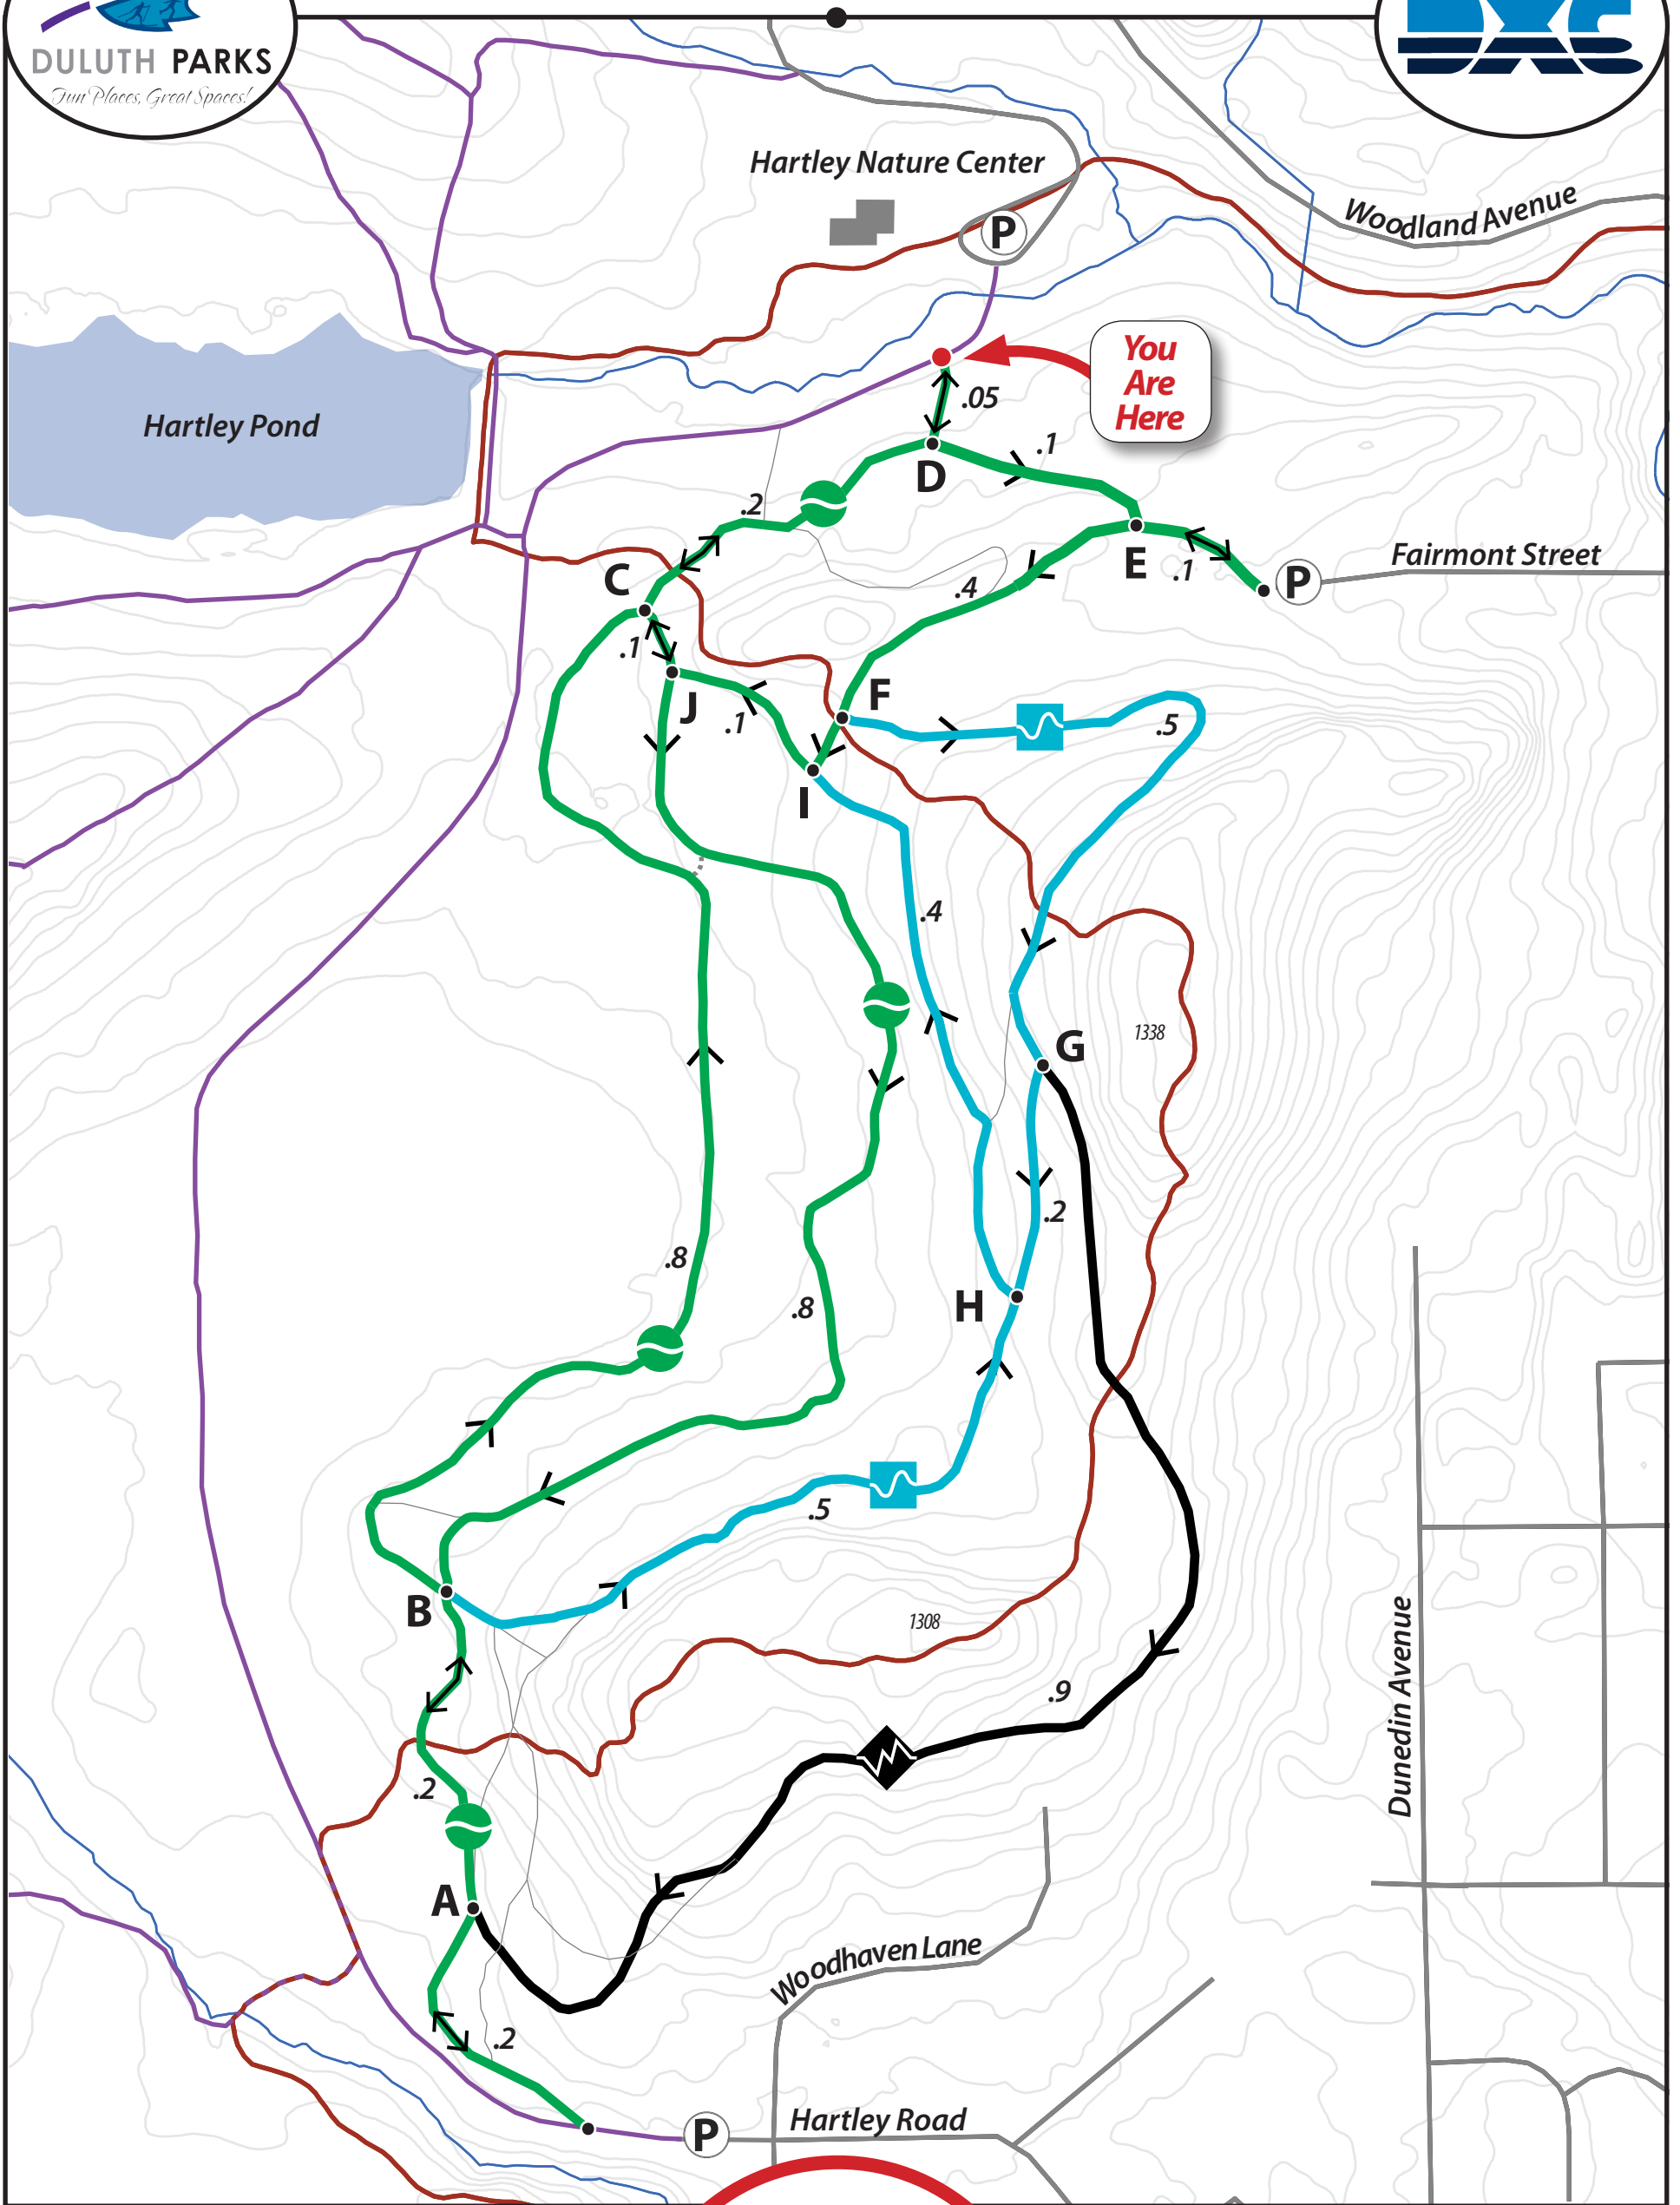

Hartley Ski Trail

Map by: glhome64@gmail.com

Grooming Comments: Grooming@duluthxc.com

- Cross Country Ski Trail
- Easier More Difficult Most Difficult
- Multi-Use Trail
- Superior Hiking Trail
- Snowmobile Trail
- Parking

Map by: glhome64@gmail.com

Grooming Comments: Grooming@duluthxc.com

- Cross Country Ski Trail
- Easier More Difficult Most Difficult
- Multi-Use Trail
- Superior Hiking Trail
- Snowmobile Trail
- Parking