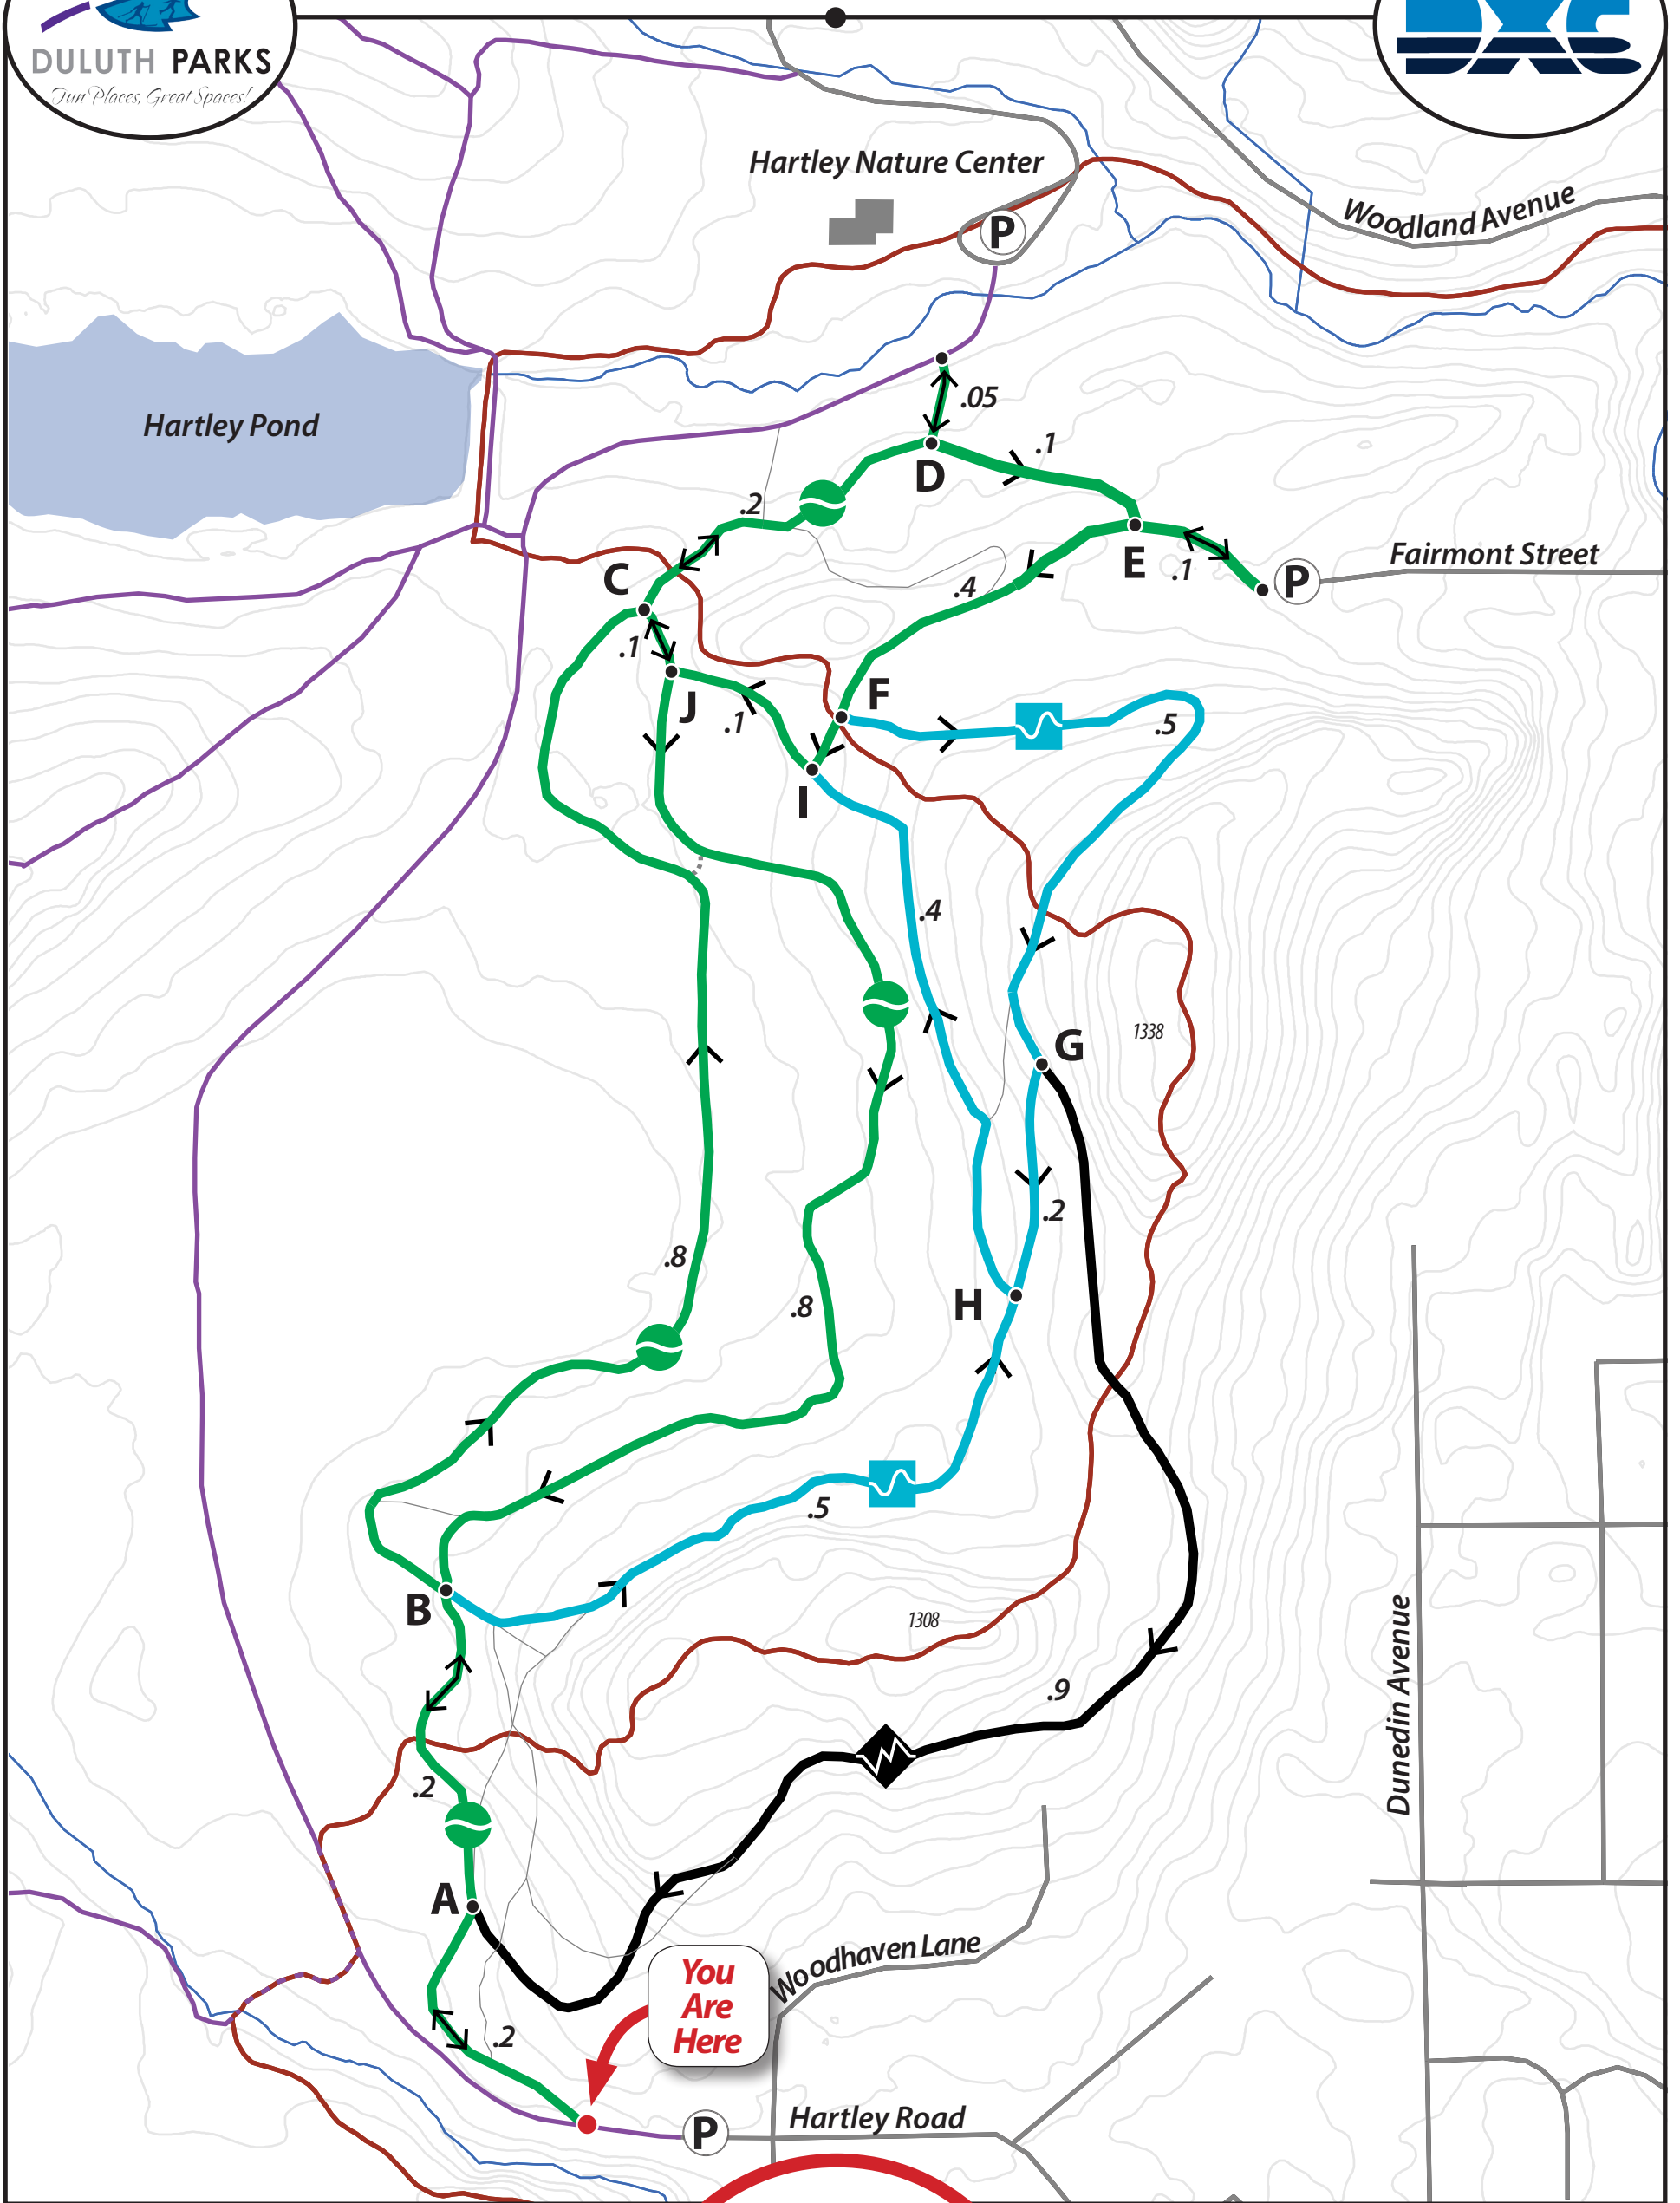

Hartley Ski Trail

Map by: glhome64@gmail.com

Grooming Comments: Grooming@duluthxc.com

- Cross Country Ski Trail
- Easier More Difficult Most Difficult
- Multi-Use Trail
- Superior Hiking Trail
- Snowmobile Trail
- Parking

South
Trail
Head

1. Duluth Parks duluthmn.gov
   - Duluth XC Ski Club duluthxc.com
   - MN Ski Pass dnr.state.mn.us
   - St. Louis County stlouisco.com
2. Distance between intersections in KM's
   10 ft Contours