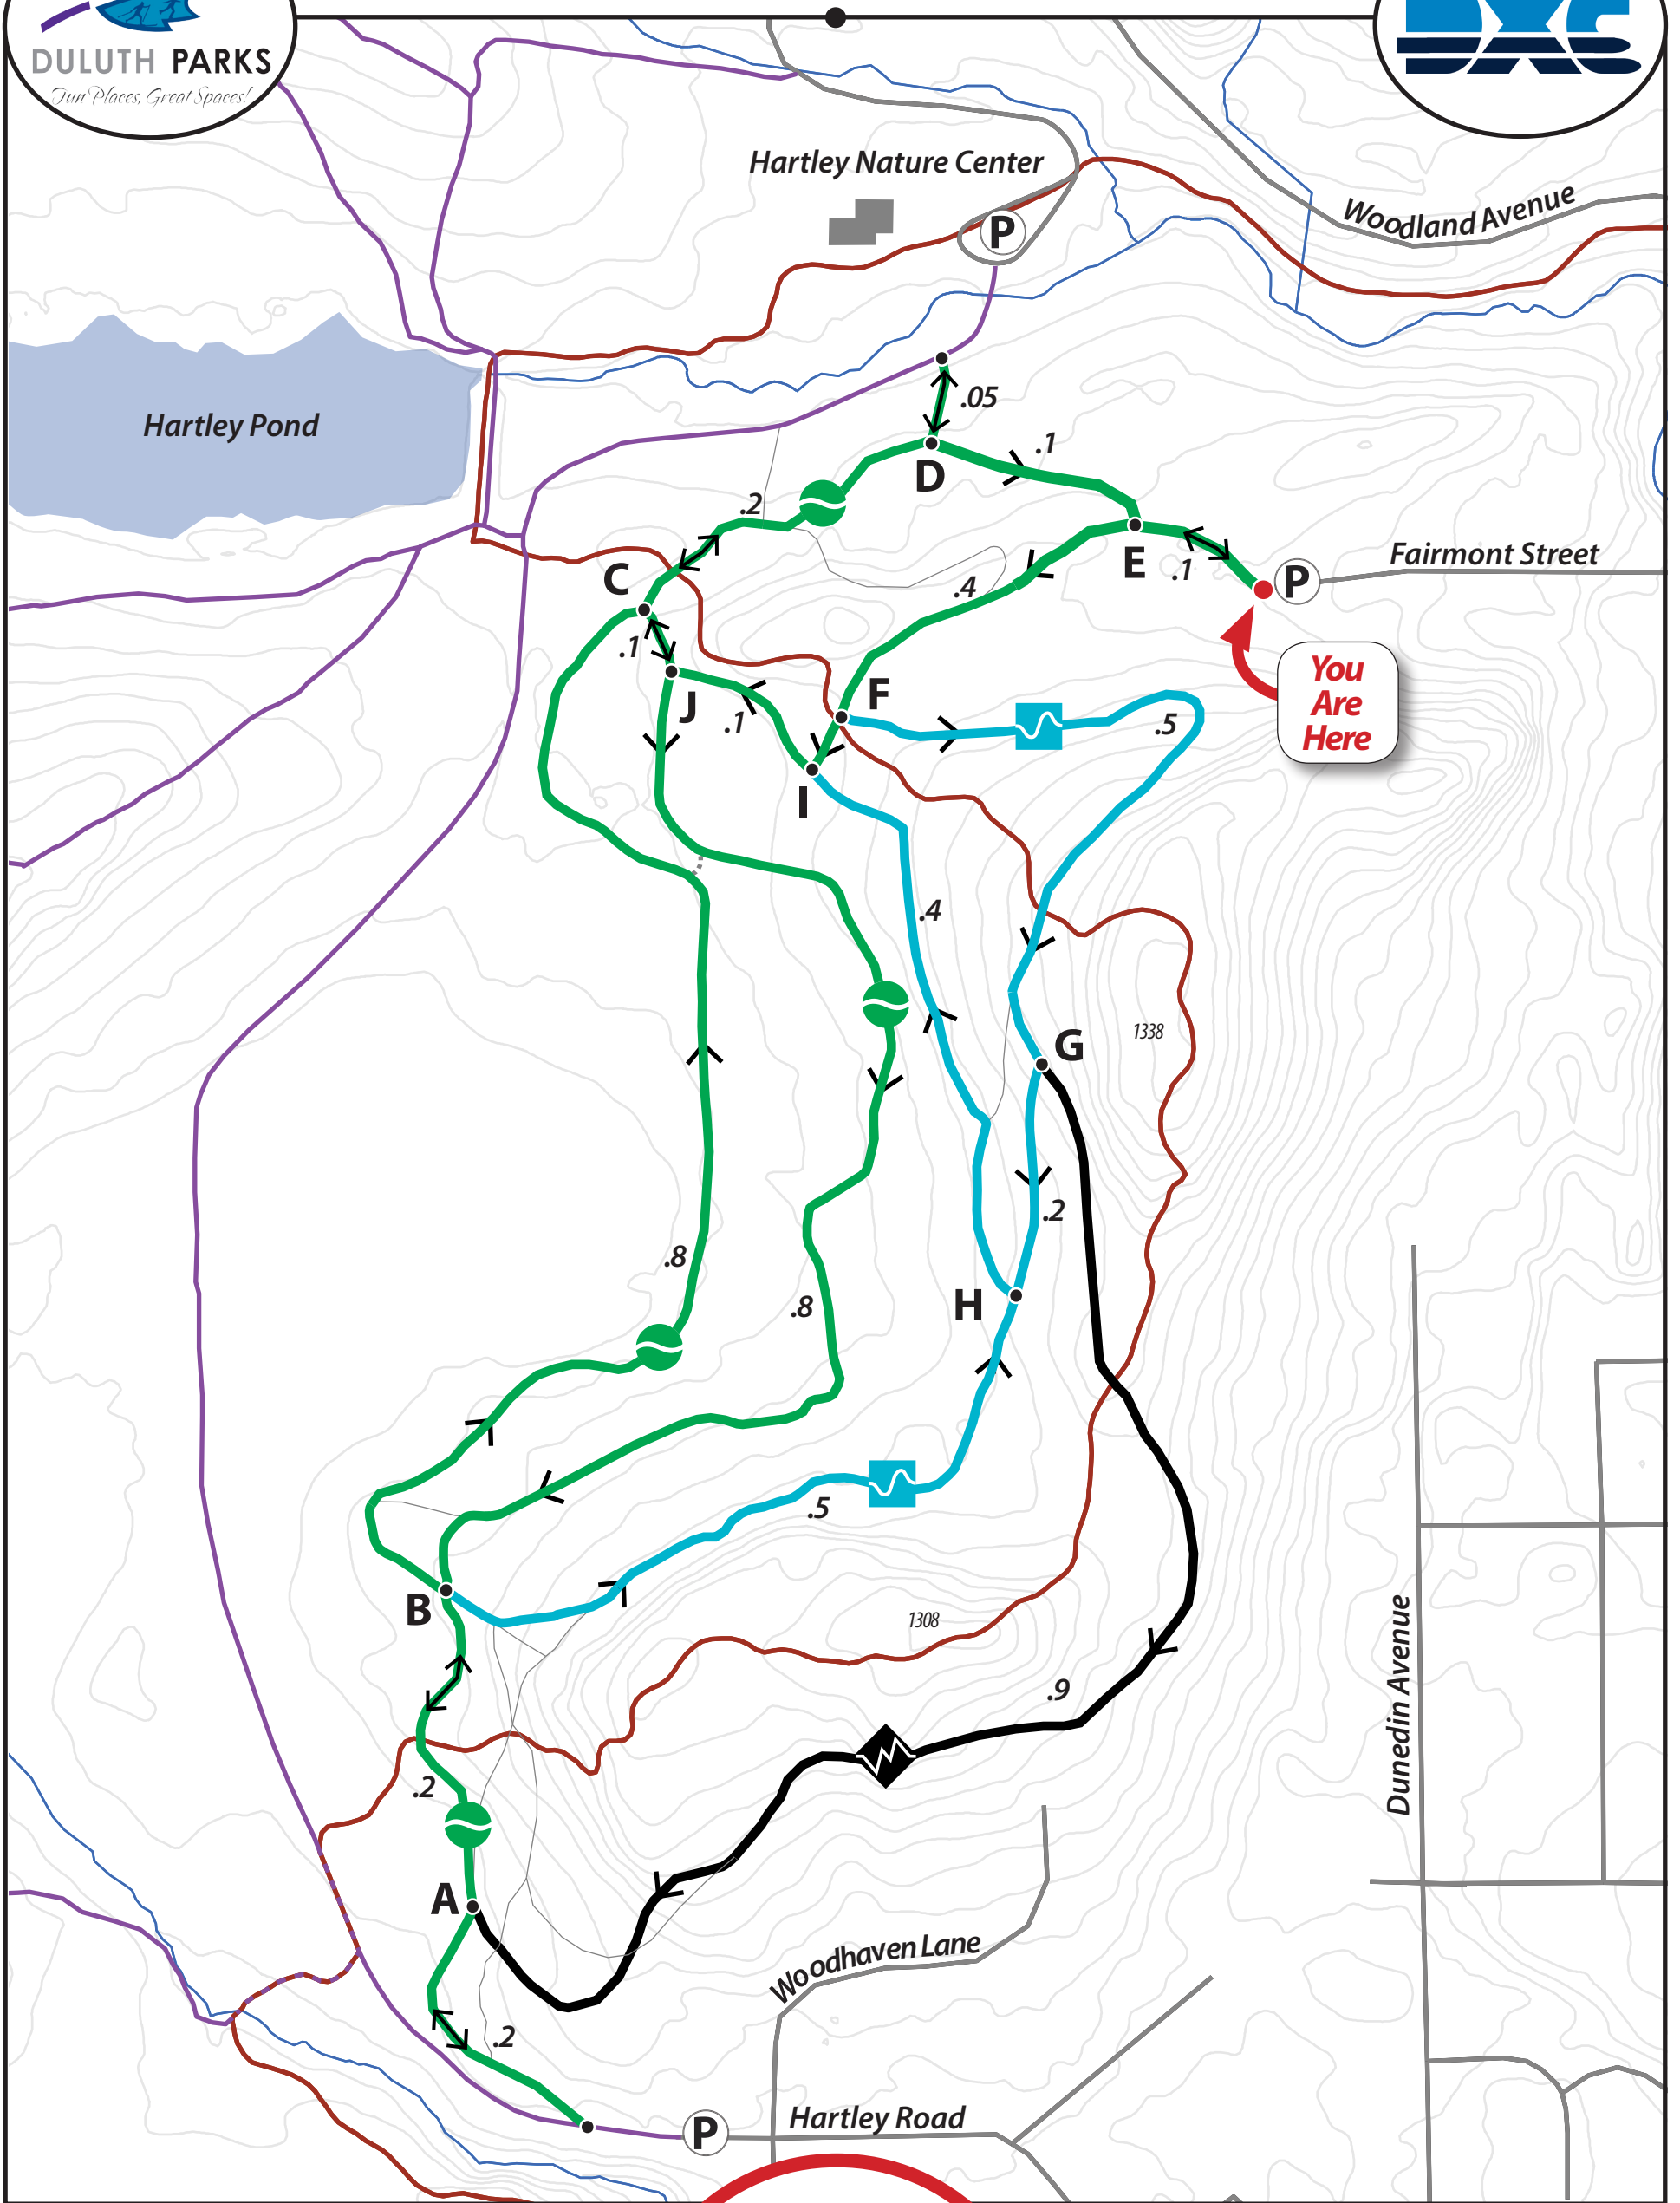

Hartley Ski Trail

Map by: glhome64@gmail.com

Grooming Comments: Grooming@duluthxc.com

- Cross Country Ski Trail
- Easier More Difficult Most Difficult
- Multi-Use Trail
- Superior Hiking Trail
- Snowmobile Trail
- Parking

Map by: glhome64@gmail.com

Grooming Comments: Grooming@duluthxc.com

- Cross Country Ski Trail
- Easier More Difficult Most Difficult
- Multi-Use Trail
- Superior Hiking Trail
- Snowmobile Trail
- Parking