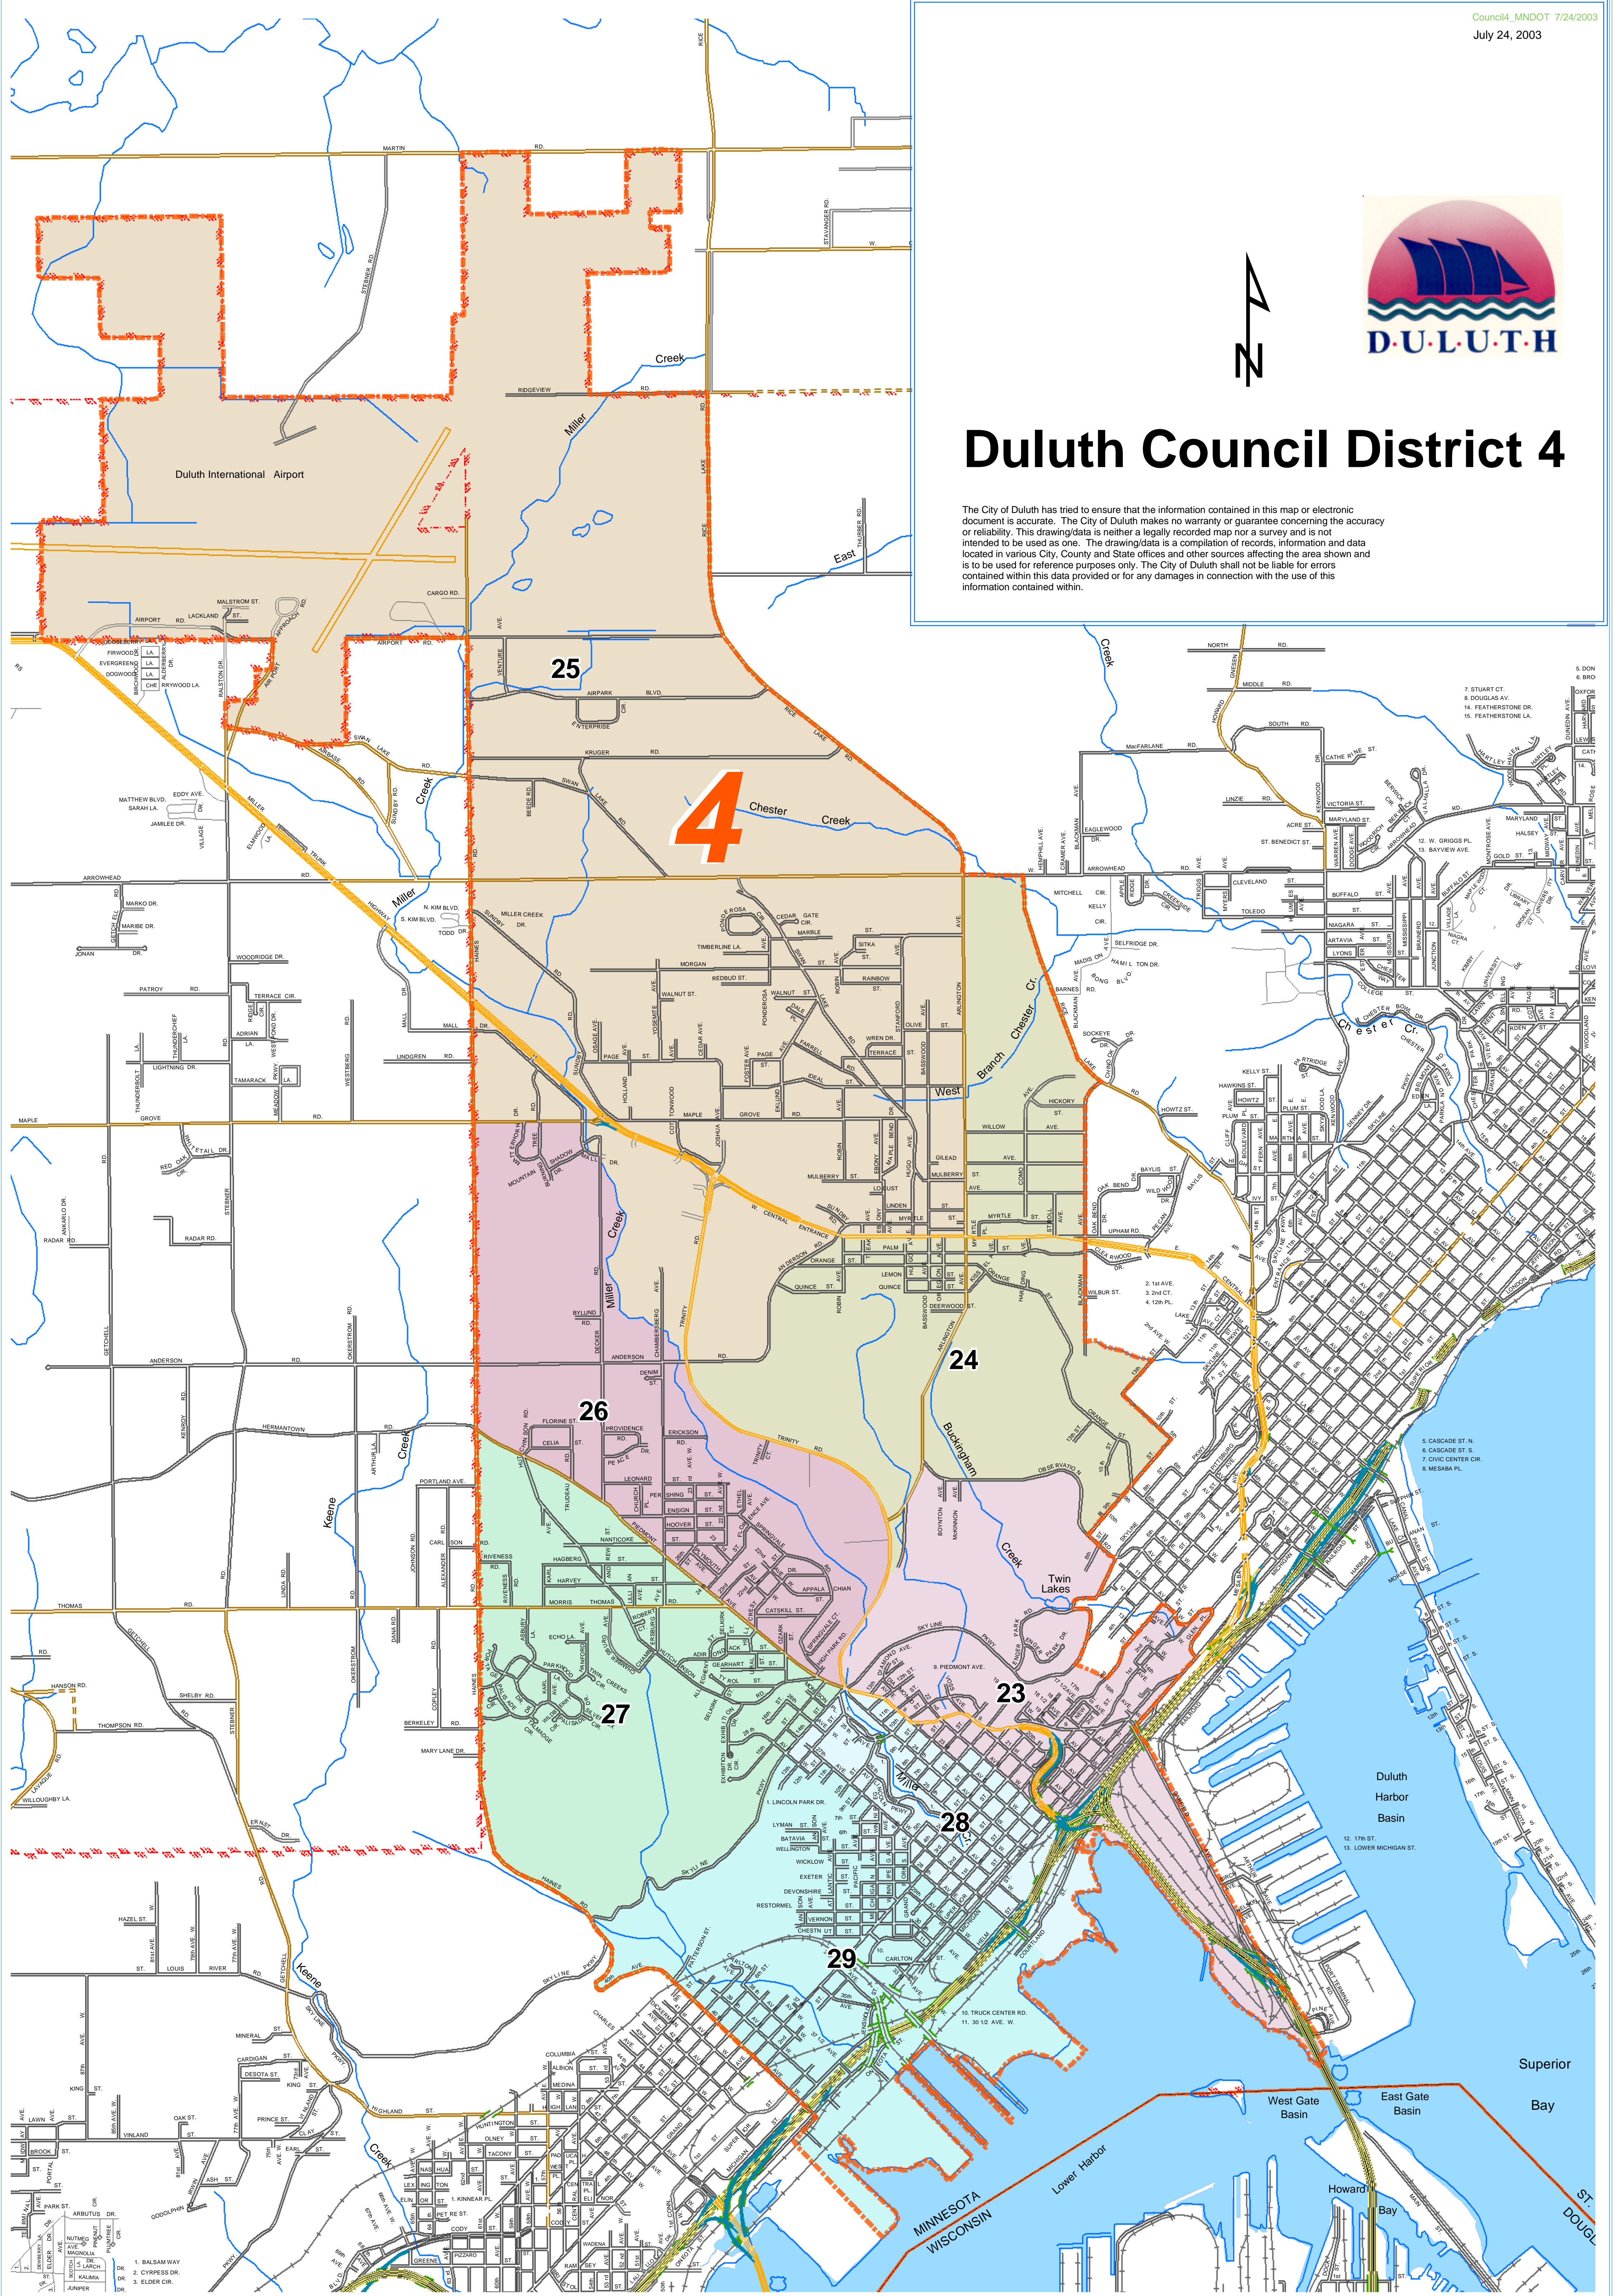

Duluth Council District 4

5. DON
6. BRO
7. STUART CT.
8. DOUGLAS AV.
9. FEATHERSTONE DR.
10. FEATHERSTONE LA.

1. CASCADE ST. N.
2. CASCADE ST. S.
3. CIVIC CENTER CIR.
4. MESABA PL.

12. 17th ST.
13. LOWER MICHIGAN ST.