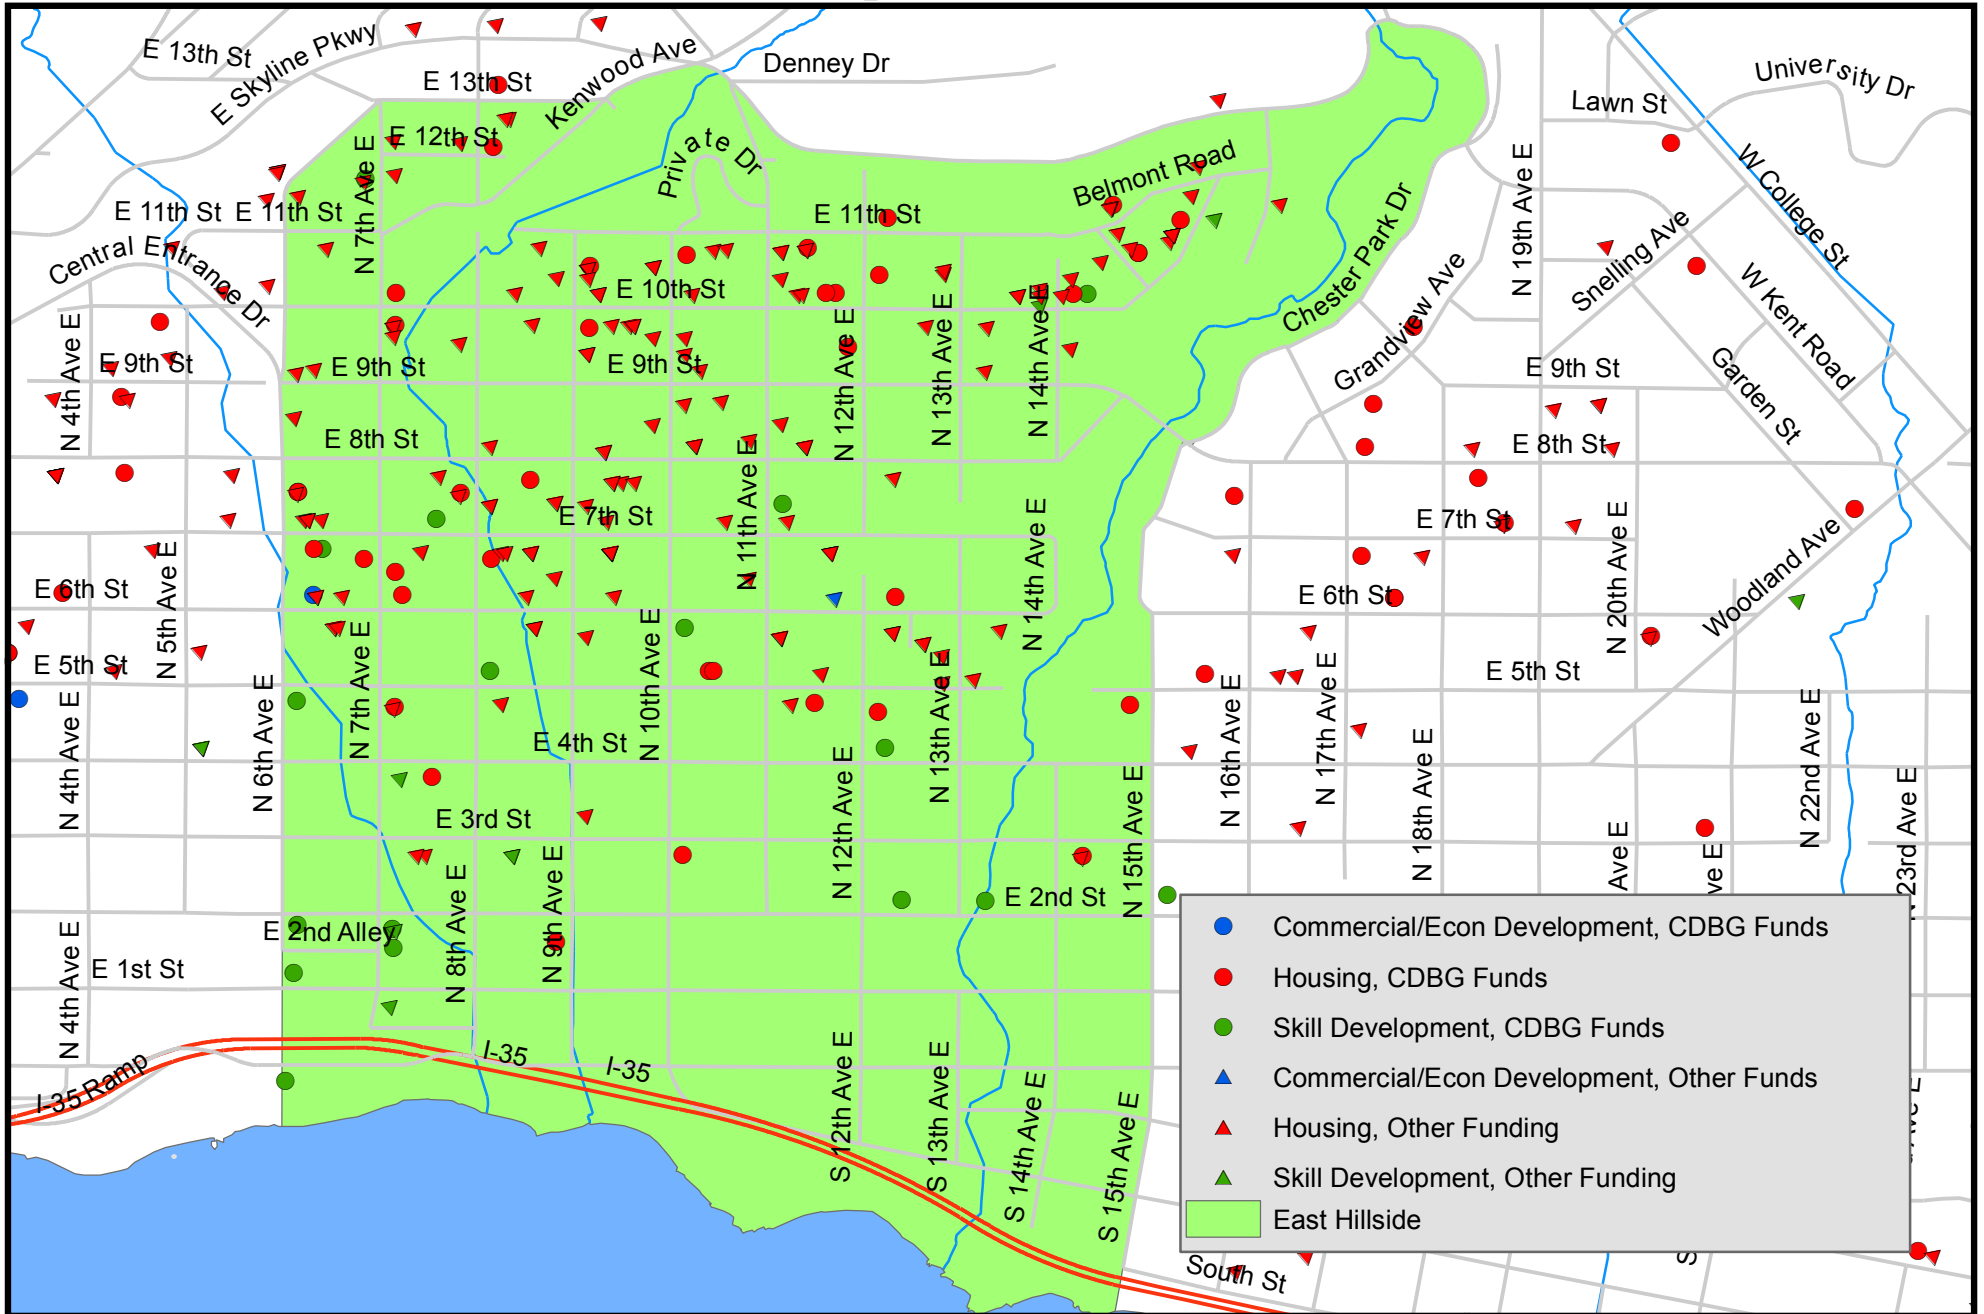

# East Hillside

At Home Collaborative Accomplishments from FY 2008, 2009, and 2010.

Created by the City of Duluth Community Development Division 5/10/11. The City of Duluth has tried to ensure that the information contained in this map or electronic document is accurate. The City of Duluth makes no warranty or guarantee concerning the accuracy or reliability.