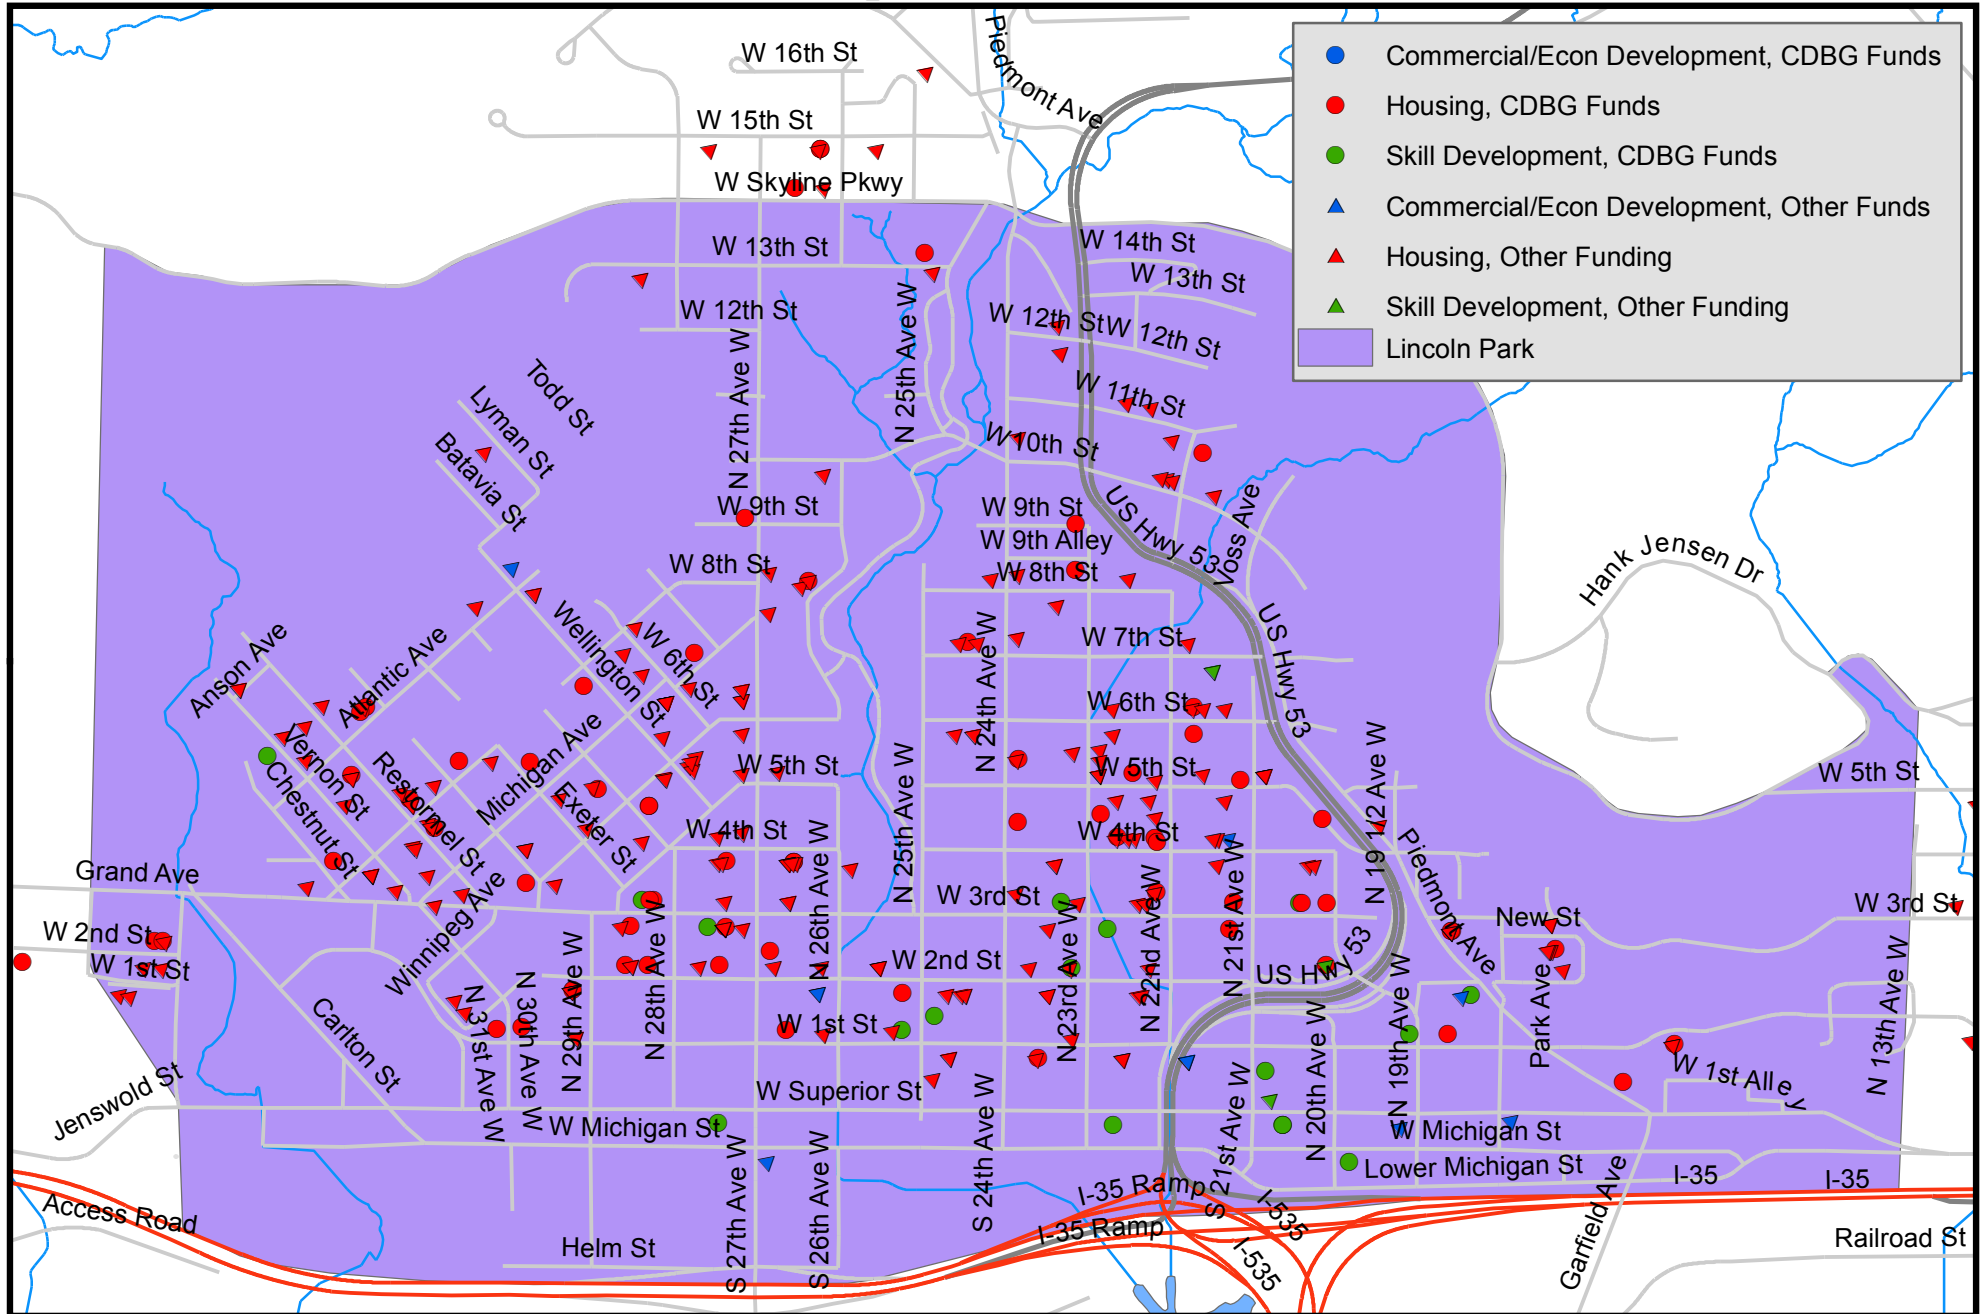

Lincoln Park

At Home Collaborative Accomplishments from FY 2008, 2009, and 2010.

Created by the City of Duluth Community Development Division 5/10/11. The City of Duluth has tried to ensure that the information contained in this map or electronic document is accurate. The City of Duluth makes no warranty or guarantee concerning the accuracy or reliability.