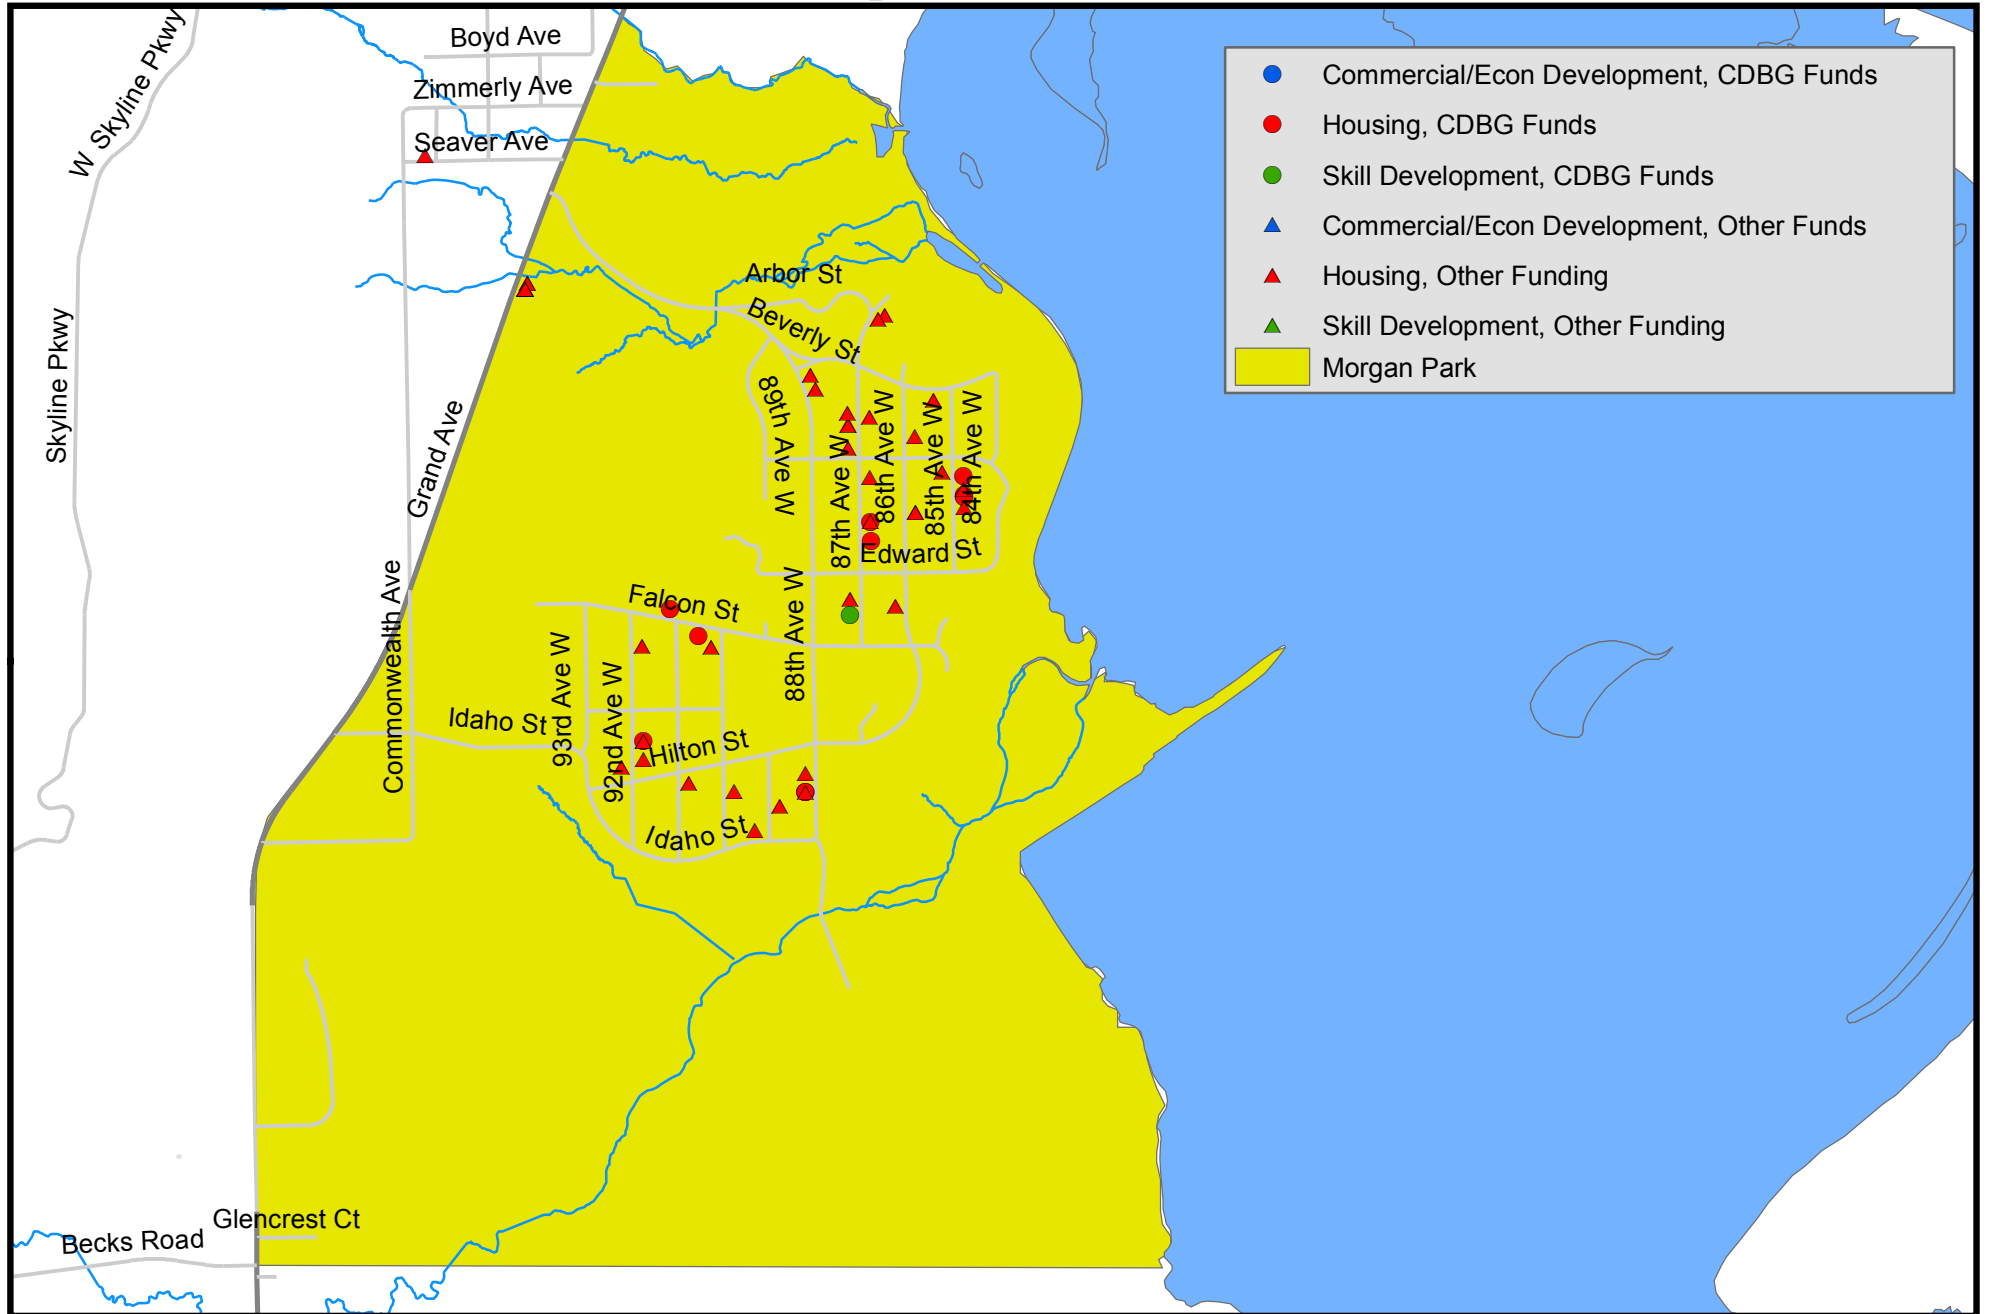

Morgan Park

At Home Collaborative Accomplishments from FY 2008, 2009, and 2010.

Created by the City of Duluth Community Development Division 5/10/11. The City of Duluth has tried to ensure that the information contained in this map or electronic document is accurate. The City of Duluth makes no warranty or guarantee concerning the accuracy or reliability.