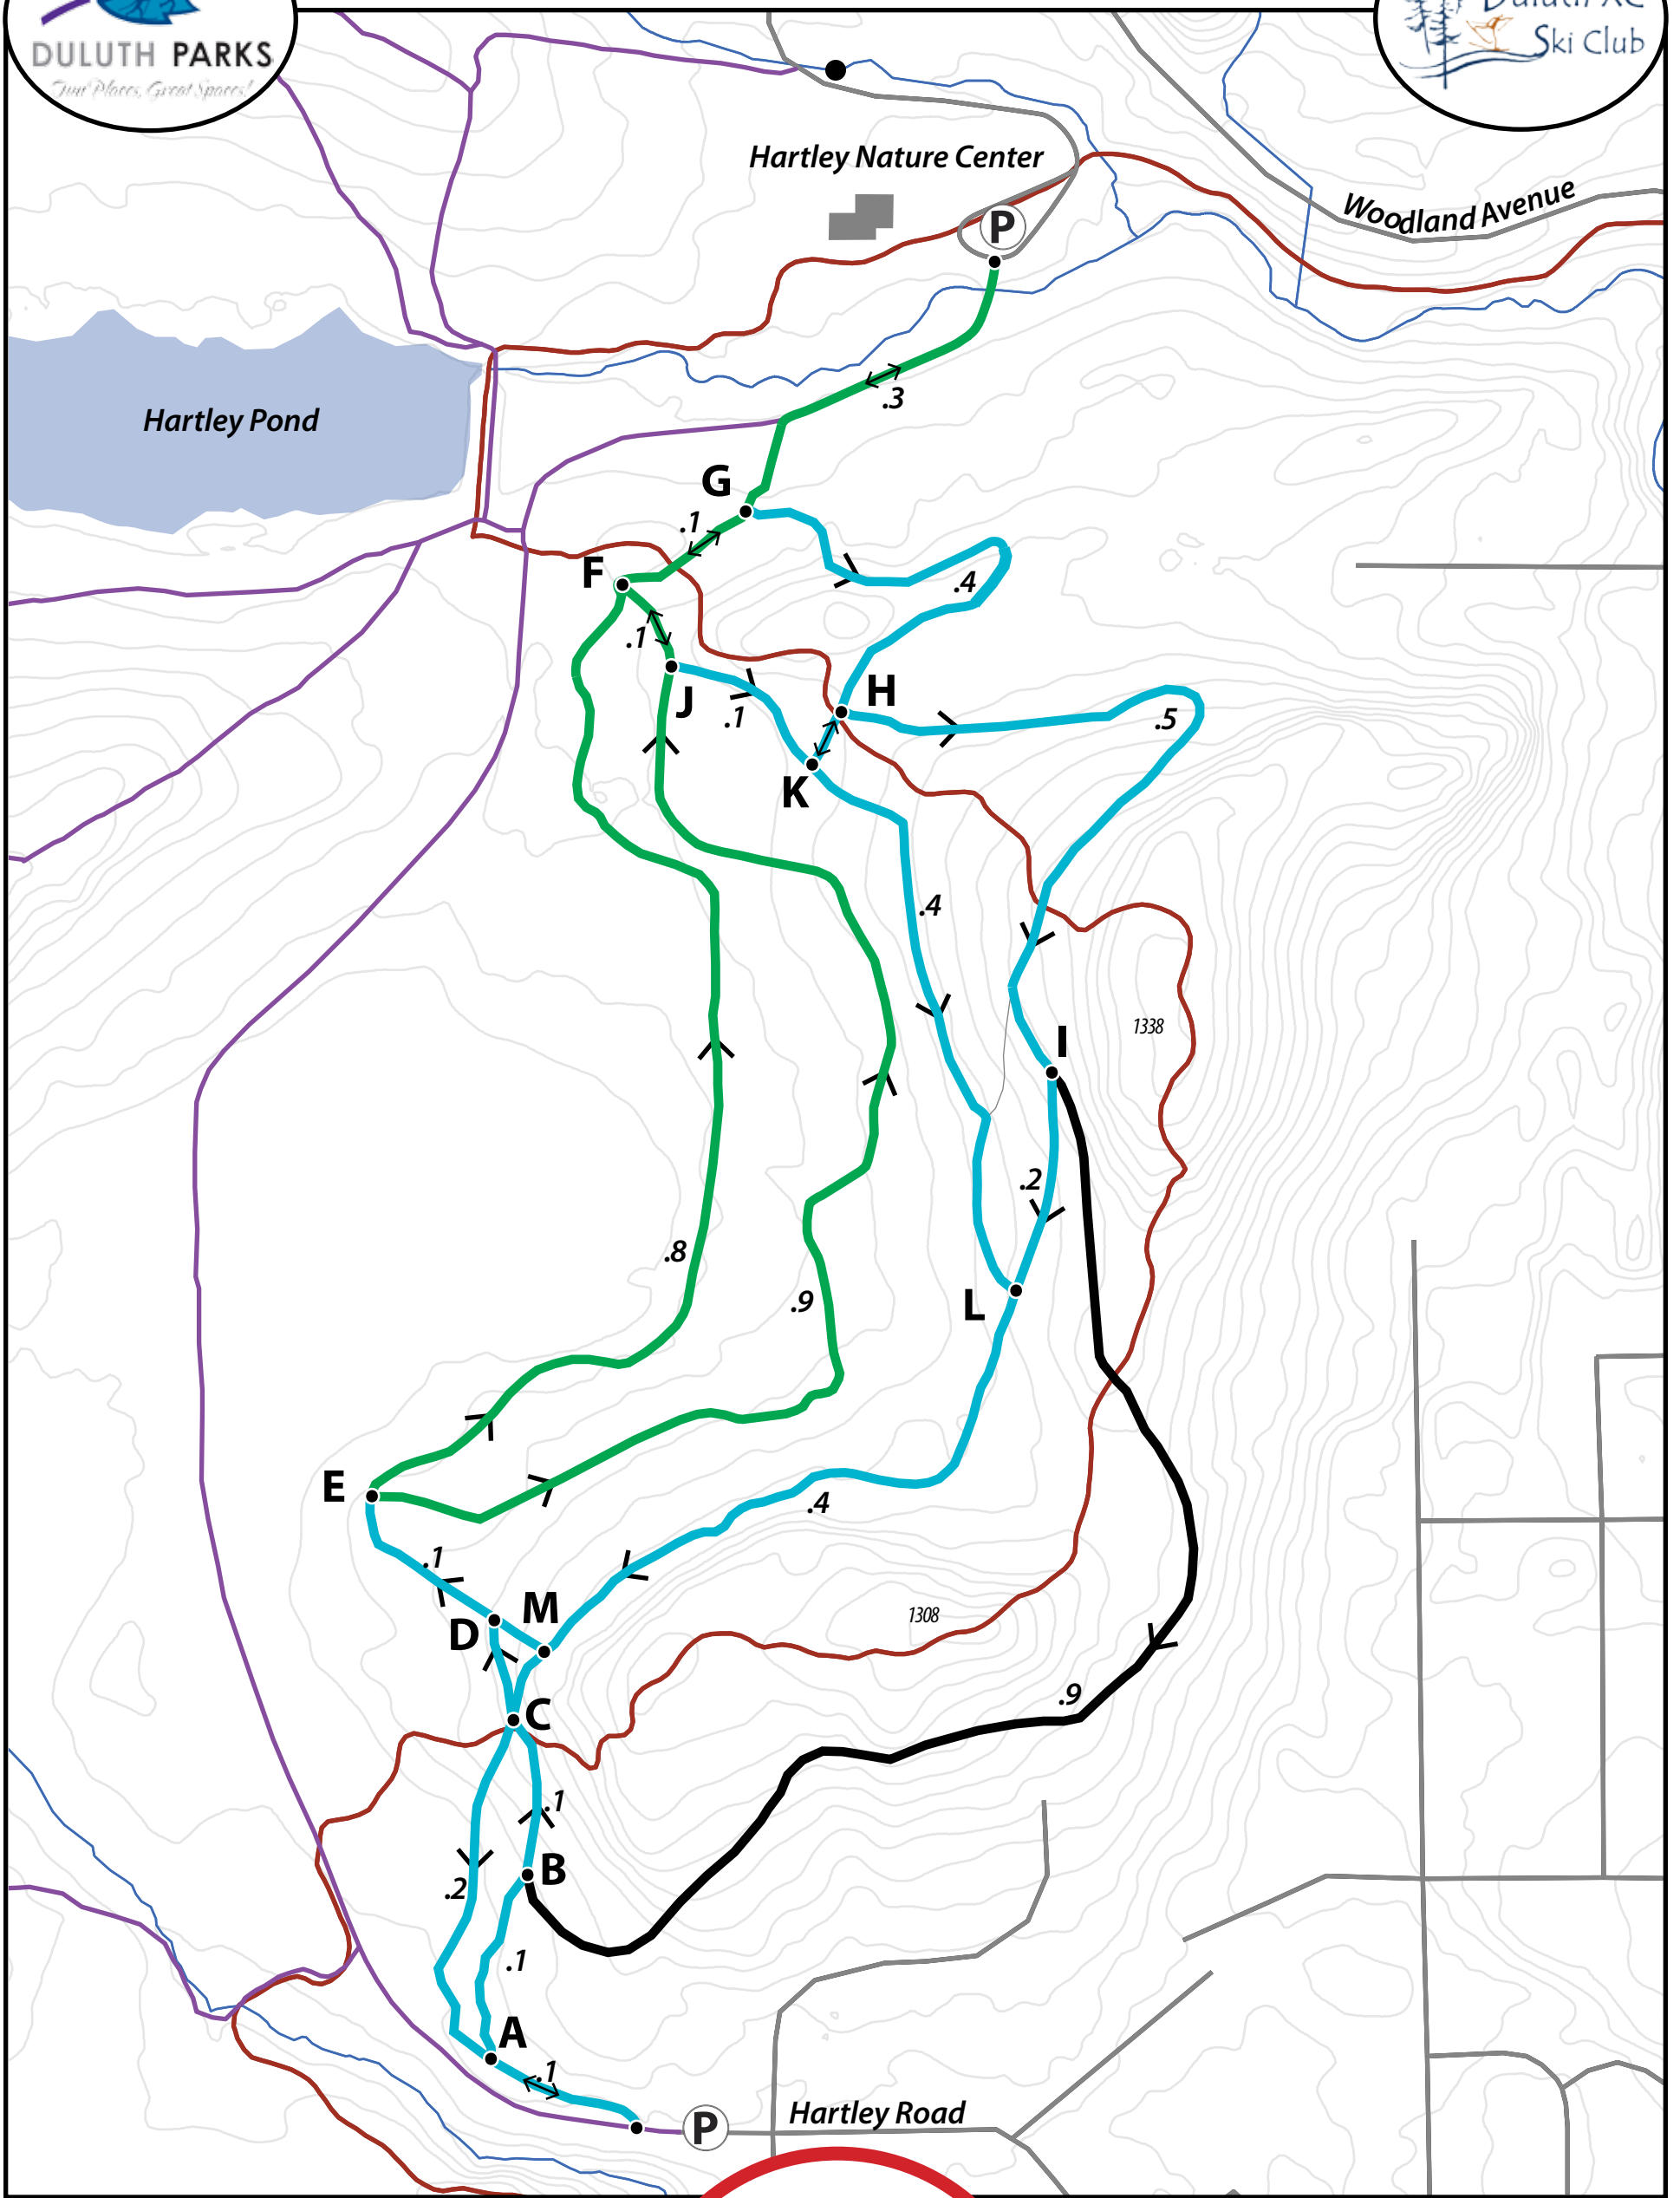

Hartley Ski Trail

Map by: glhome64@gmail.com

Grooming Comments: Grooming@duluthxc.com

- Cross Country Ski Trail
- Easier — More Difficult ◆ Most Difficult
- Multi-Use Trail
- Superior Hiking Trail
- Snowmobile Trail
- P Parking

- Duluth Parks duluthmn.gov
 - Duluth XC Ski Club duluthxc.com
 - MN Ski Pass dnr.state.mn.us
 - St. Louis County stlouisco.com
- ● Distance between intersections in KMs
— 10 ft Contours