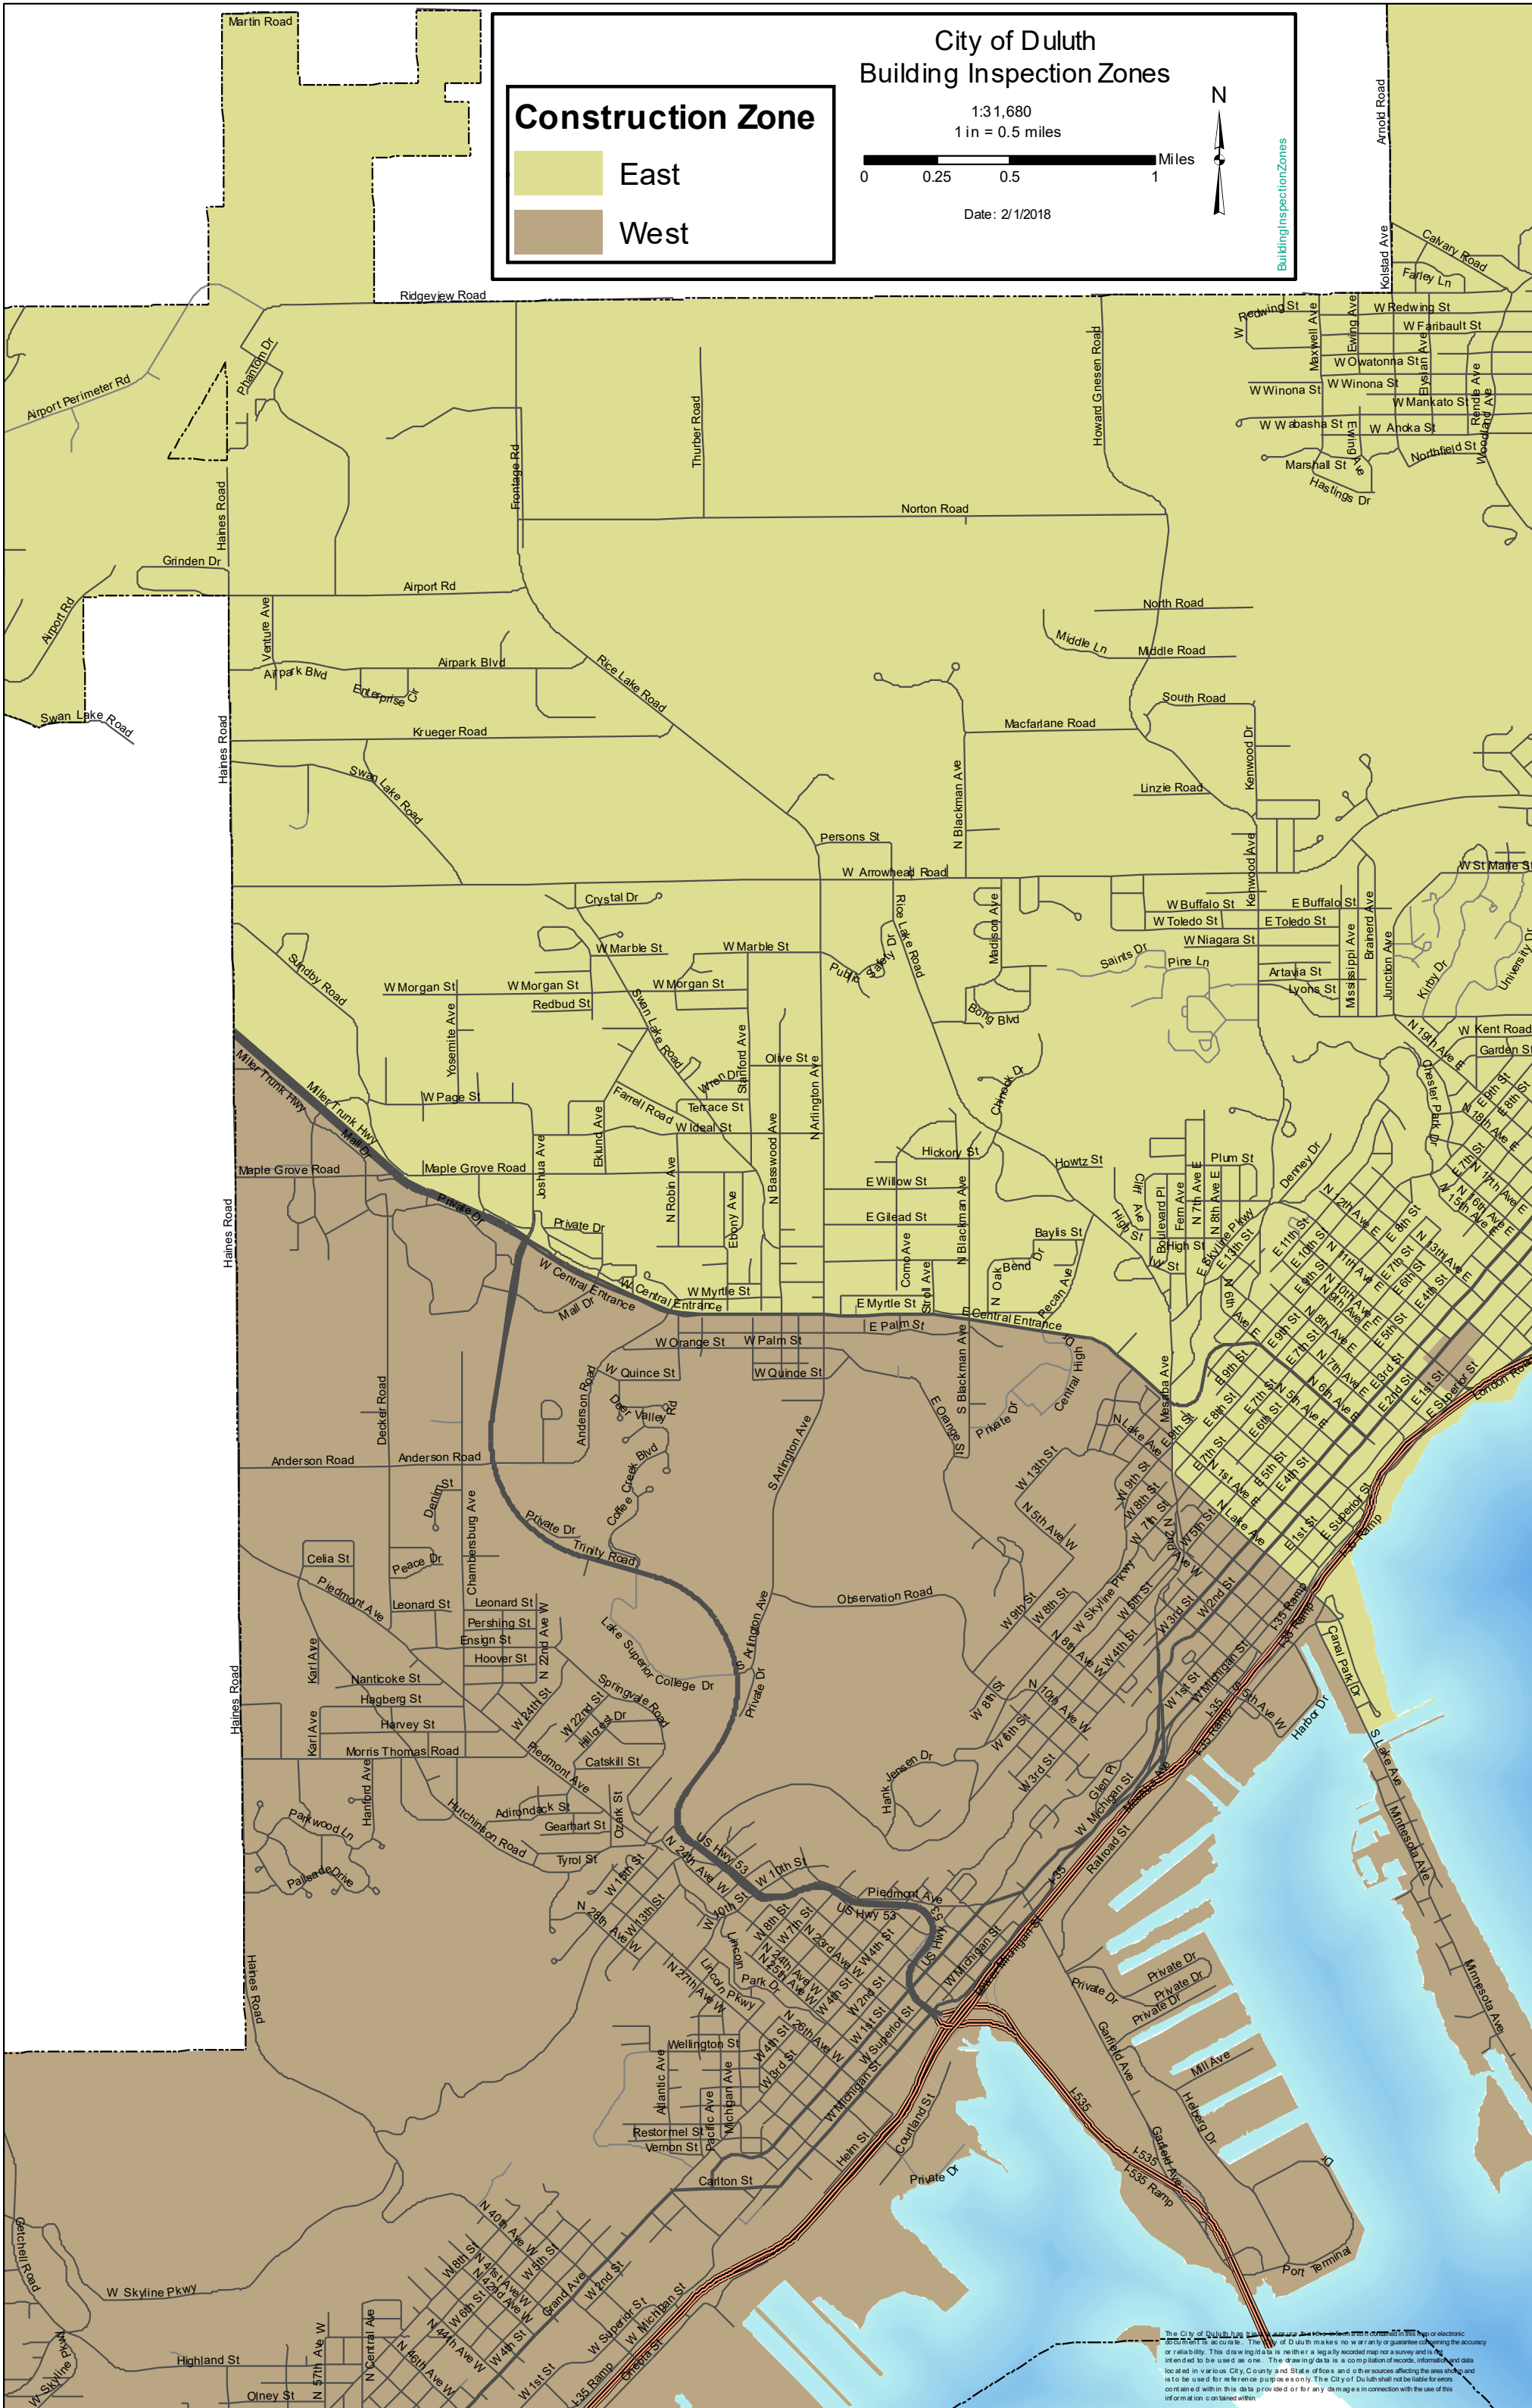

City of Duluth Building Inspection Zones

Construction Zone

- East
- West

1:31,680
1 in = 0.5 miles

Date: 2/1/2018

Building Inspection Zones