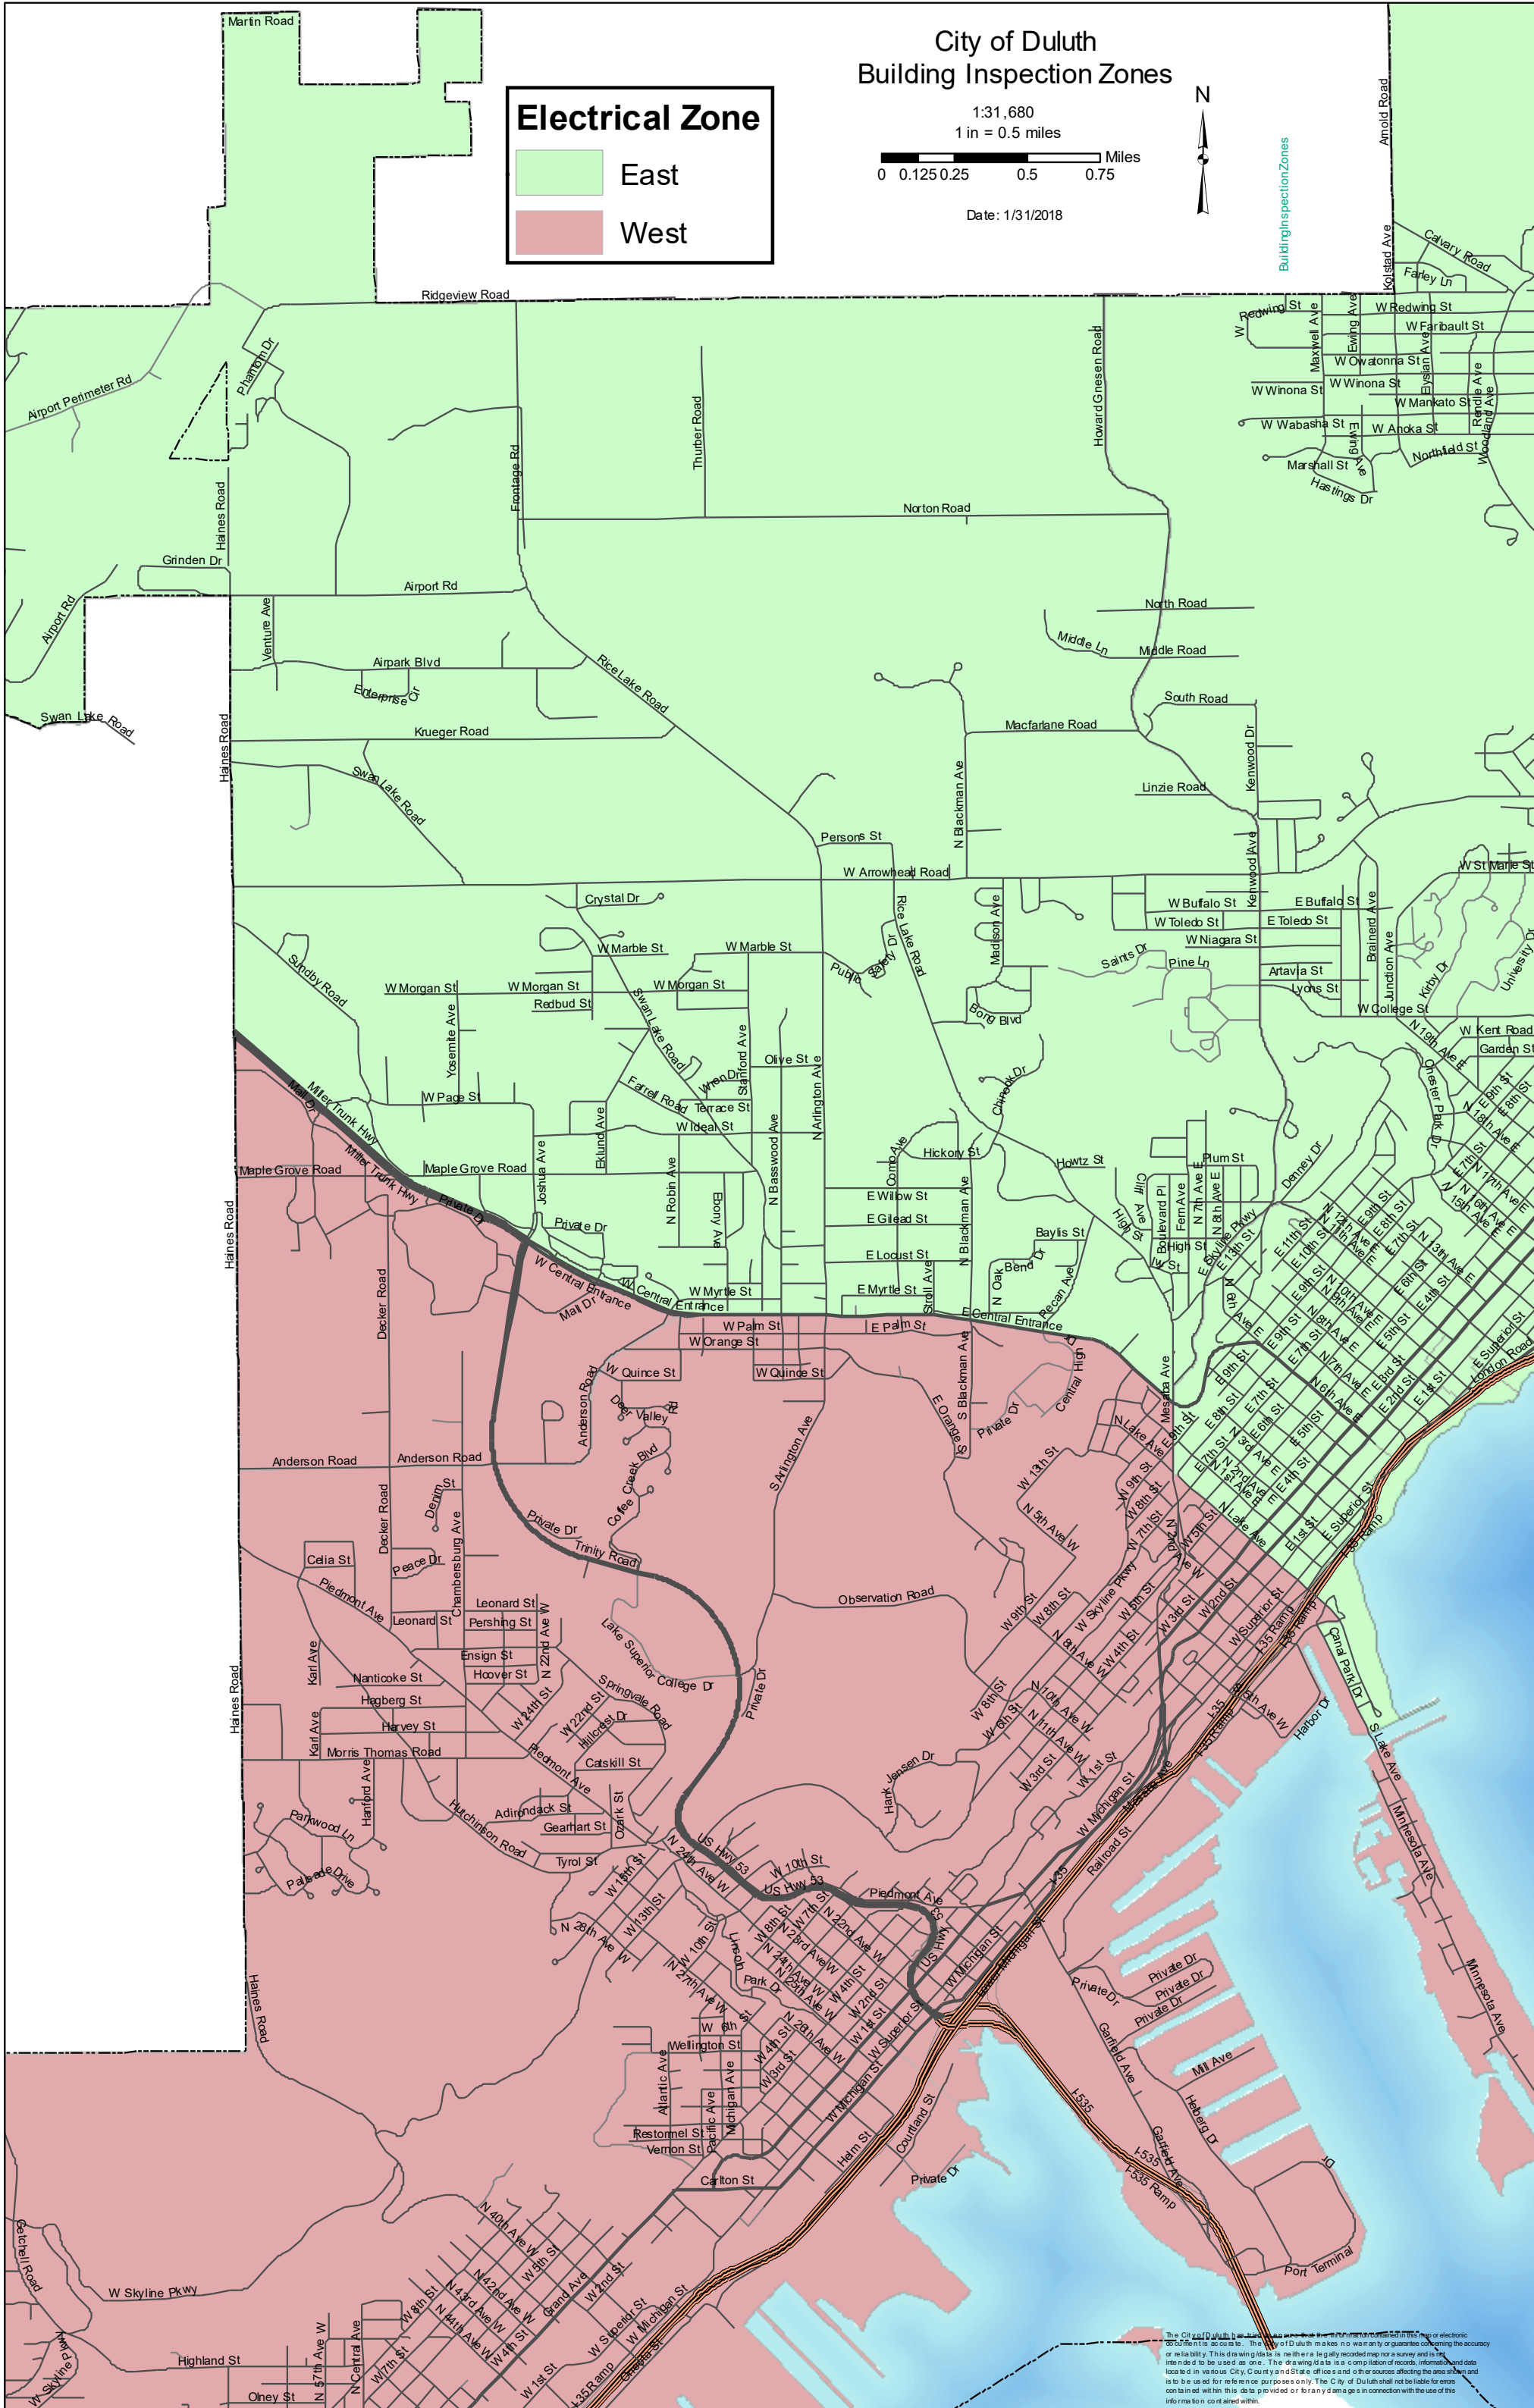

City of Duluth Building Inspection Zones

Electrical Zone

	East
	West

1:31,680
1 in = 0.5 miles

Date: 1/31/2018