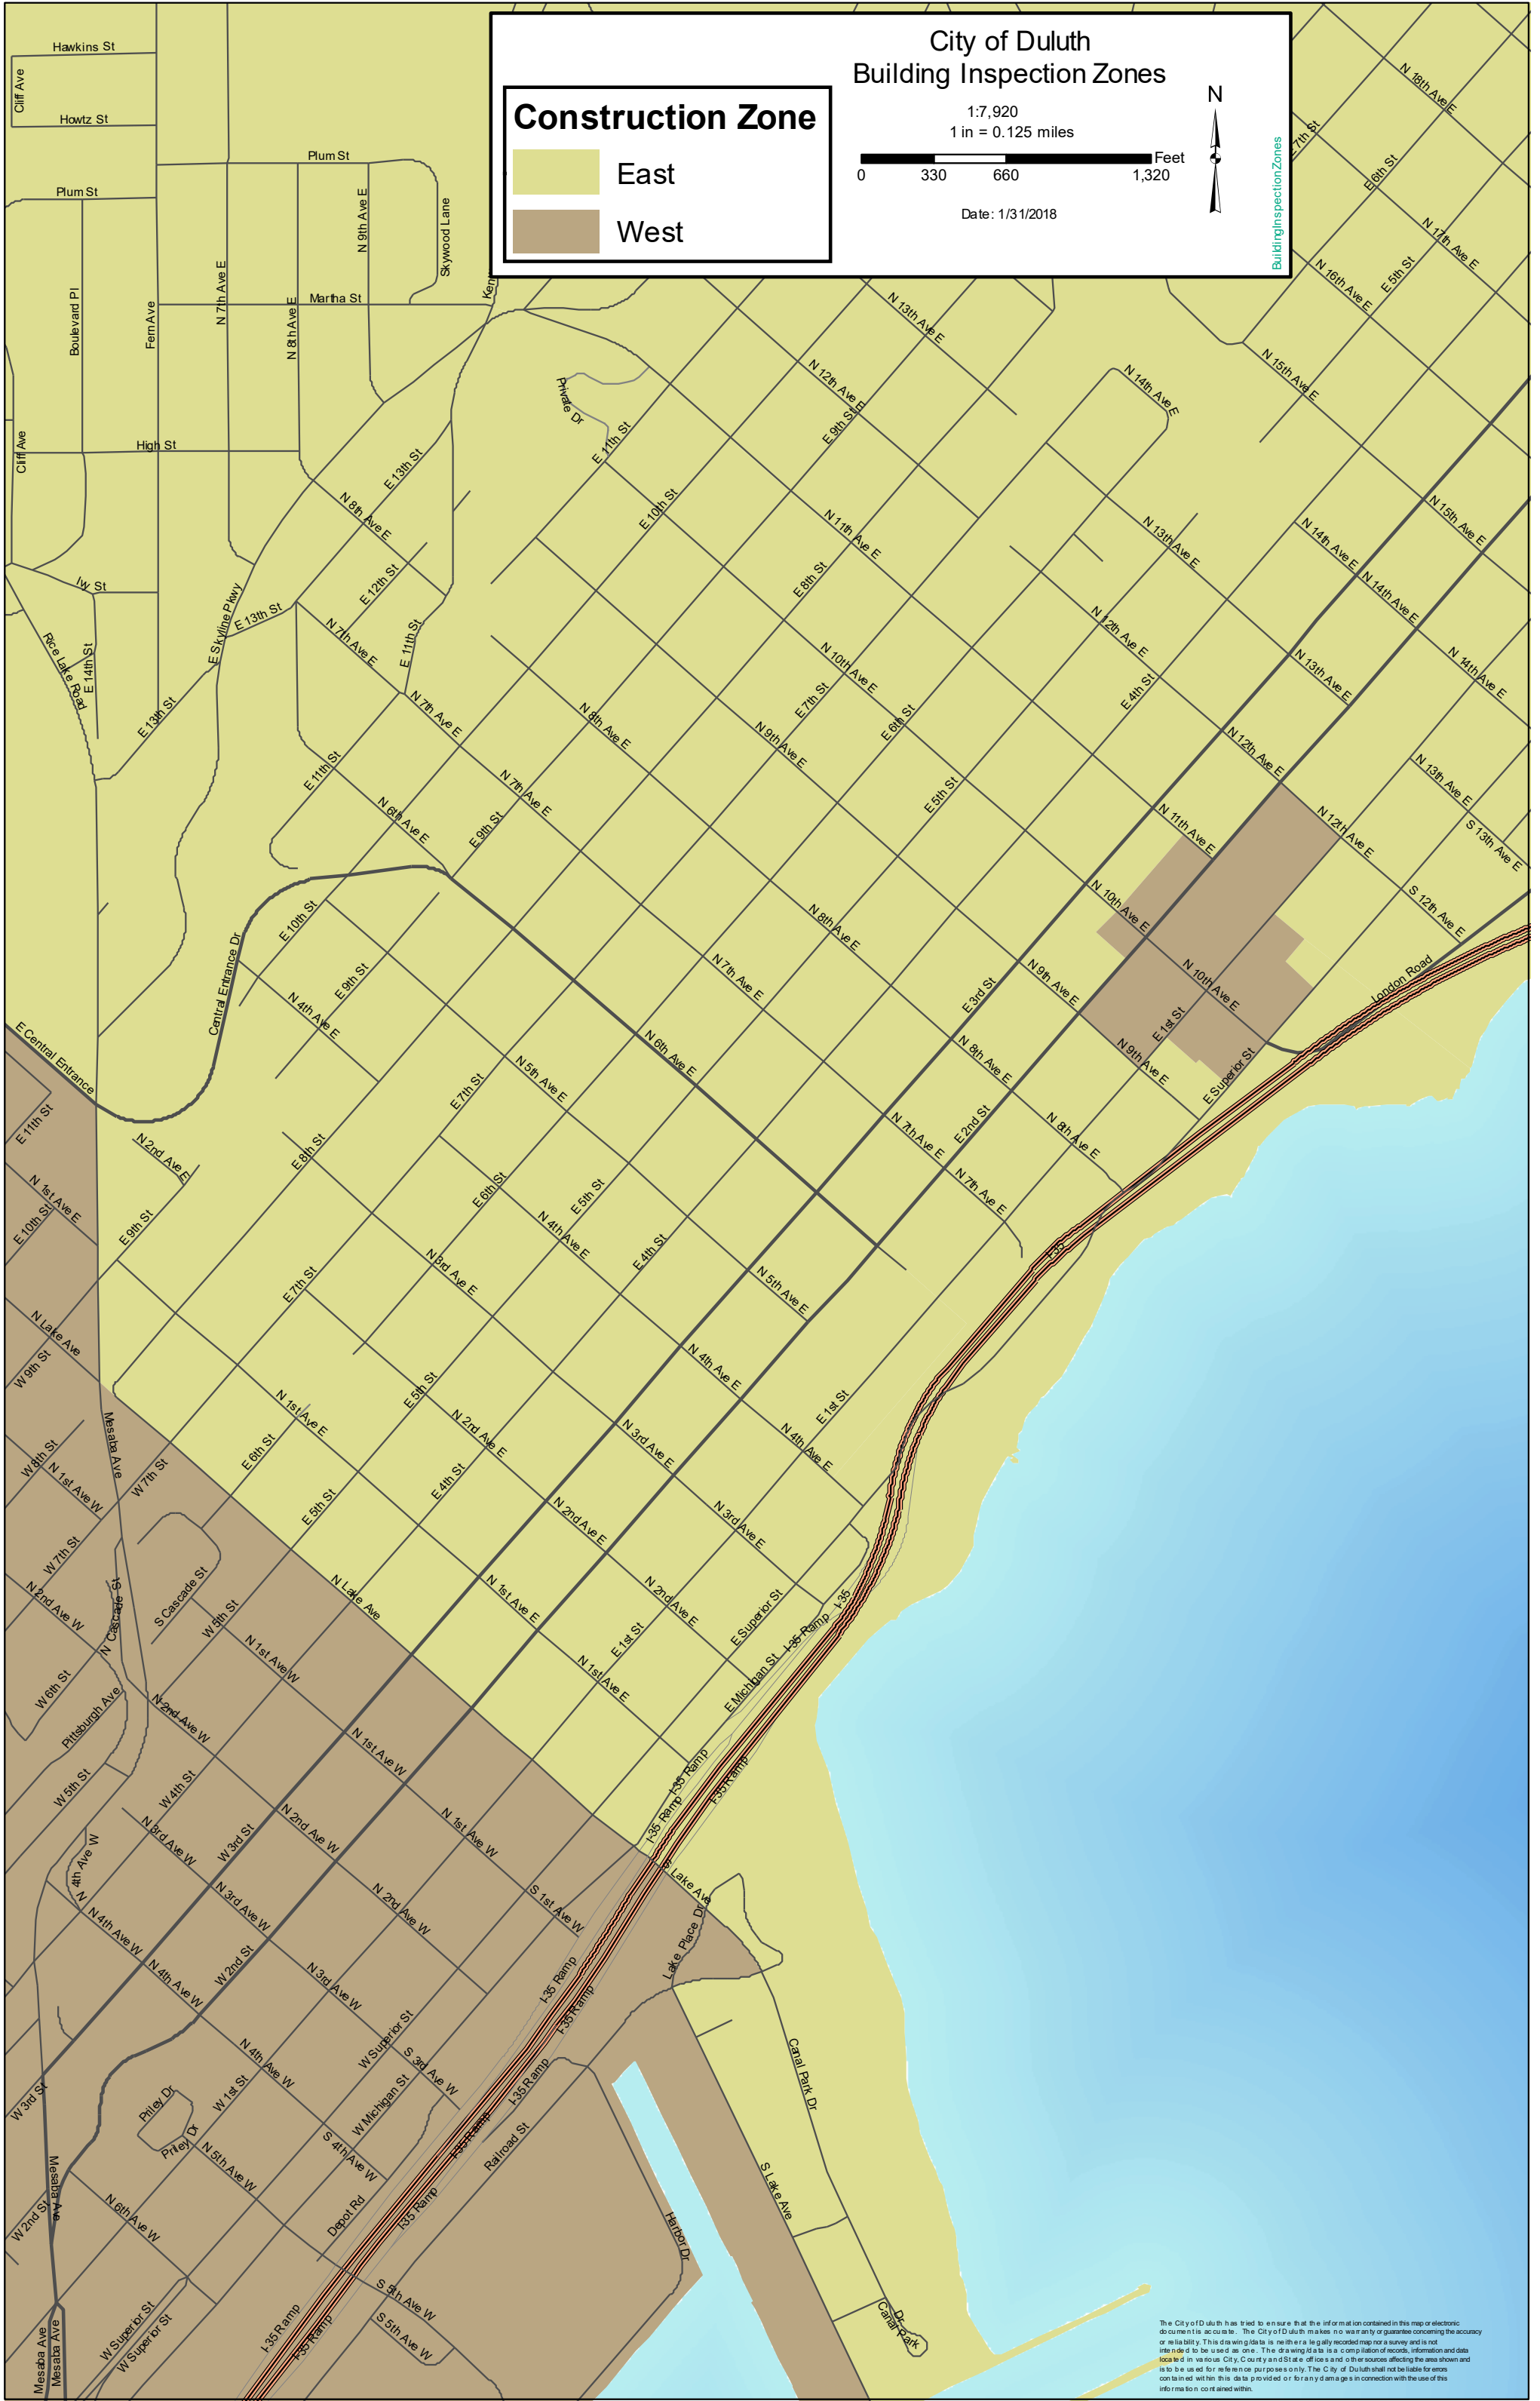

City of Duluth
Building Inspection Zones

1:7,920
1 in = 0.125 miles

Date: 1/31/2018

Construction Zone

- East
- West

Building Inspection Zones