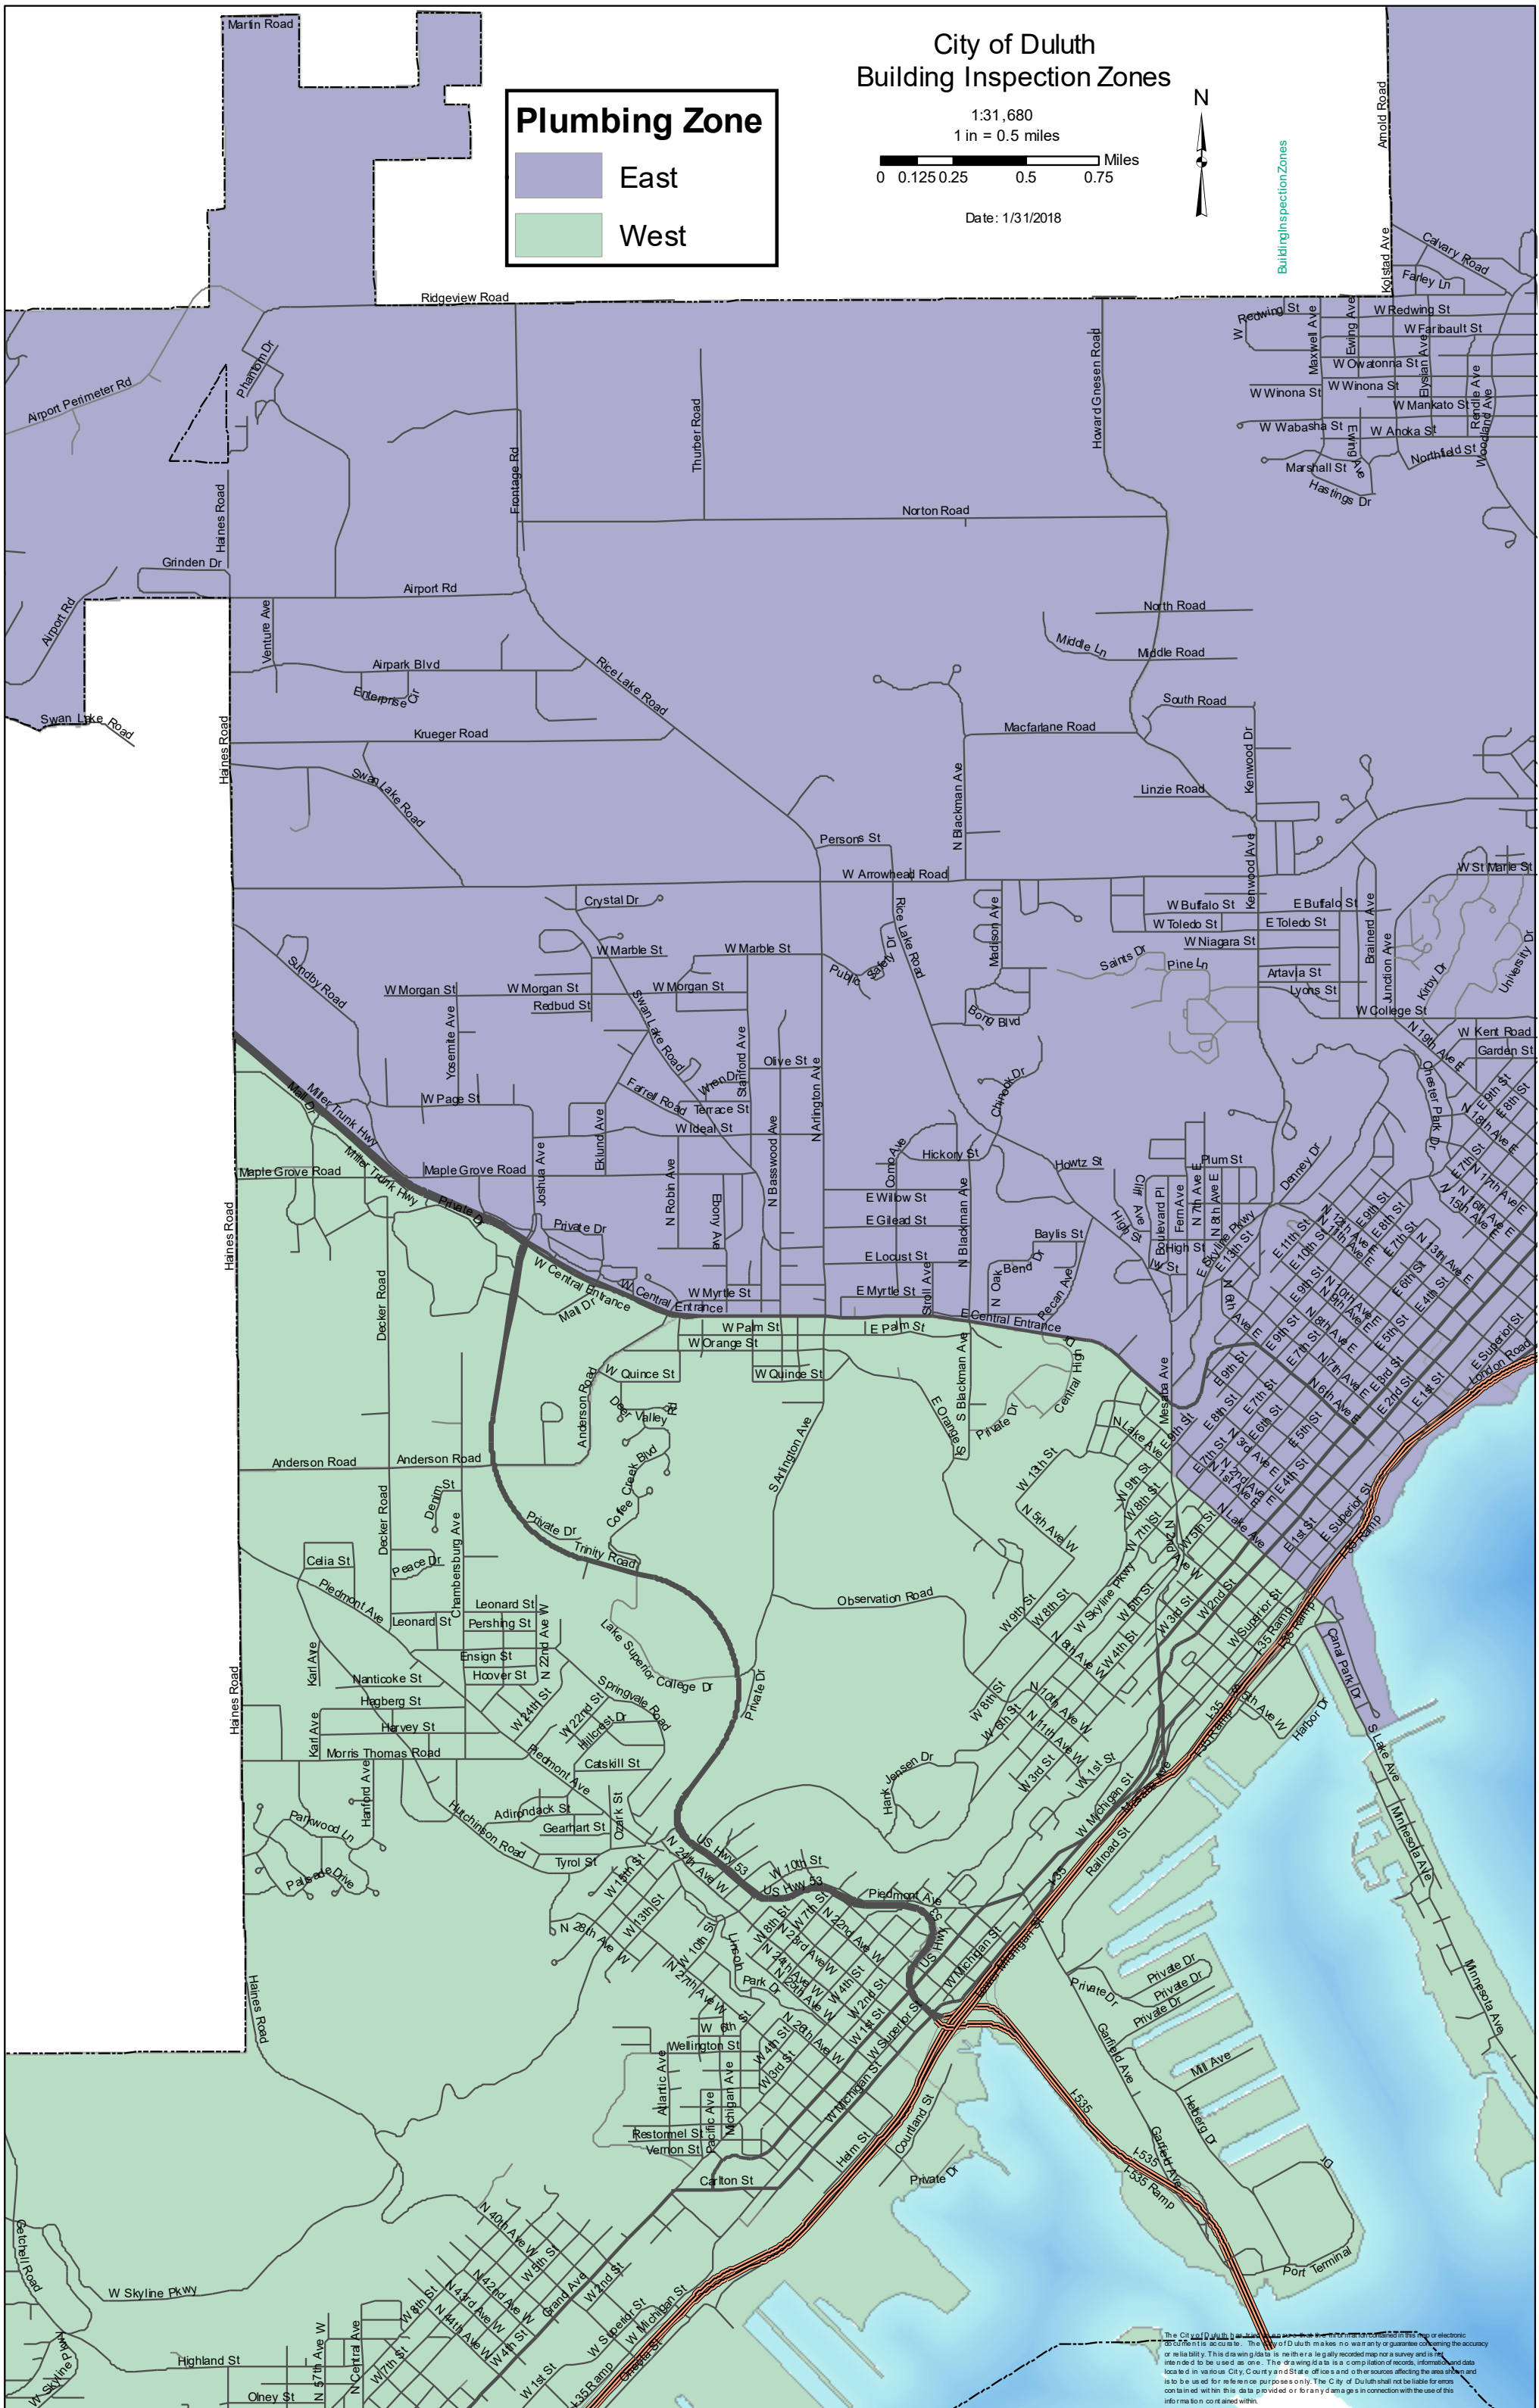

City of Duluth Building Inspection Zones

Plumbing Zone

- East
- West

1:31,680

1 in = 0.5 miles

Date: 1/31/2018

Building Inspection Zones