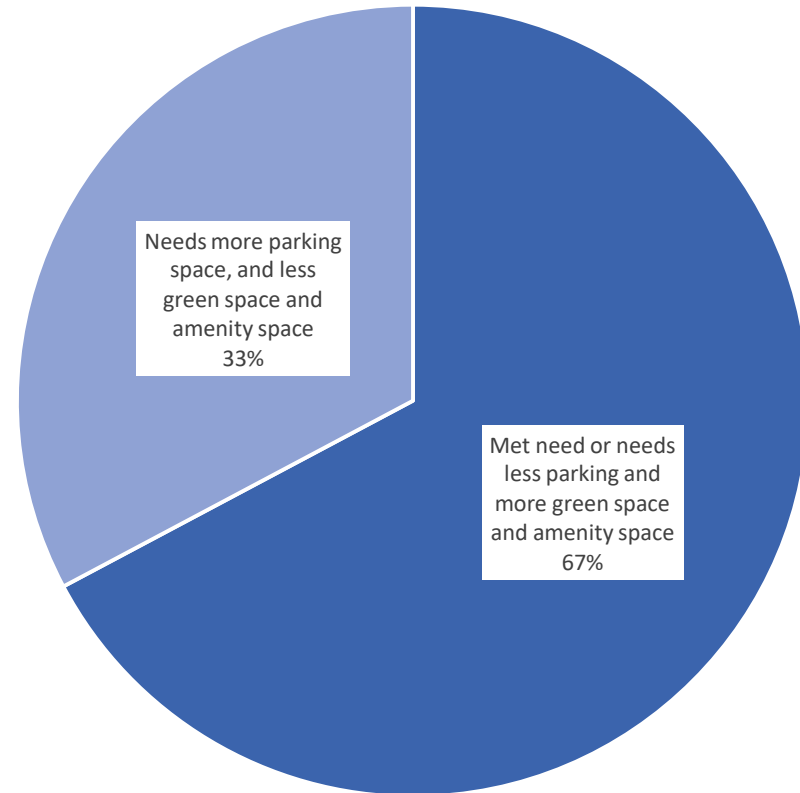

# Open House #3 Parking Surveys

Character District 1 (Carlton Street to 27th Avenue W)

CHARACTER DISTRICT 2 (27TH AVENUE W TO 22ND AVENUE W)

# Open House #3 Parking Surveys

CHARACTER DISTRICT 3 (22ND AVENUE W TO PIEDMONT AVENUE/GARFIELD AVENUE)

CHARACTER DISTRICT 4 (PIEDMONT AVENUE/GARFIELD AVENUE TO MICHIGAN STREET)

# Proposed Layout – Character District 1

# Proposed Layout – Character District 2