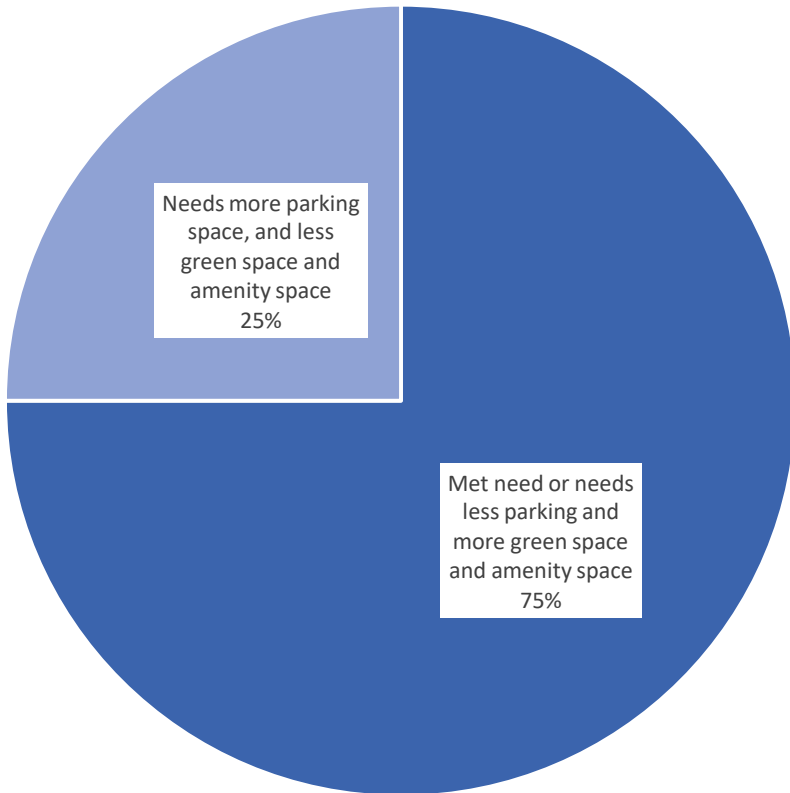

# Open House #3 Parking Surveys

Character District 1 (Carlton Street to 27th Avenue W)

CHARACTER DISTRICT 2 (27TH AVENUE W TO 22ND AVENUE W)

# Open House #3 Parking Surveys

CHARACTER DISTRICT 3 (22ND AVENUE W TO PIEDMONT AVENUE/GARFIELD AVENUE)

CHARACTER DISTRICT 4 (PIEDMONT AVENUE/GARFIELD AVENUE TO MICHIGAN STREET)

# Proposed Layout – Character District 1

# Proposed Layout – Character District 2