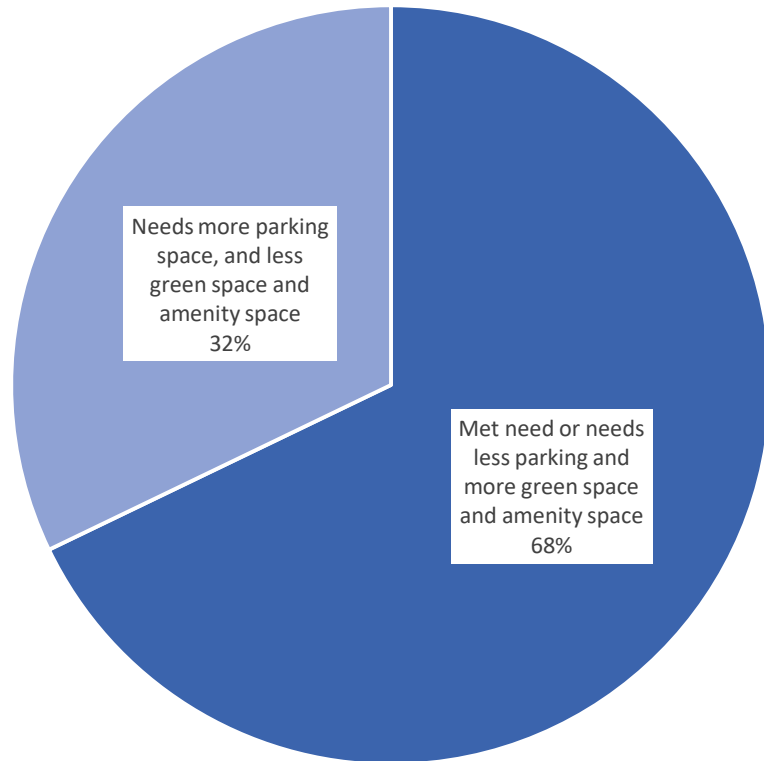

# Open House #3 Parking Surveys

Character District 1 (Carlton Street to 27th Avenue W)

CHARACTER DISTRICT 2 (27TH AVENUE W TO 22ND AVENUE W)

# Open House #3 Parking Surveys

CHARACTER DISTRICT 3 (22ND AVENUE W TO PIEDMONT AVENUE/GARFIELD AVENUE)

CHARACTER DISTRICT 4 (PIEDMONT AVENUE/GARFIELD AVENUE TO MICHIGAN STREET)

# Proposed Layout – Character District 1

# Proposed Layout – Character District 2