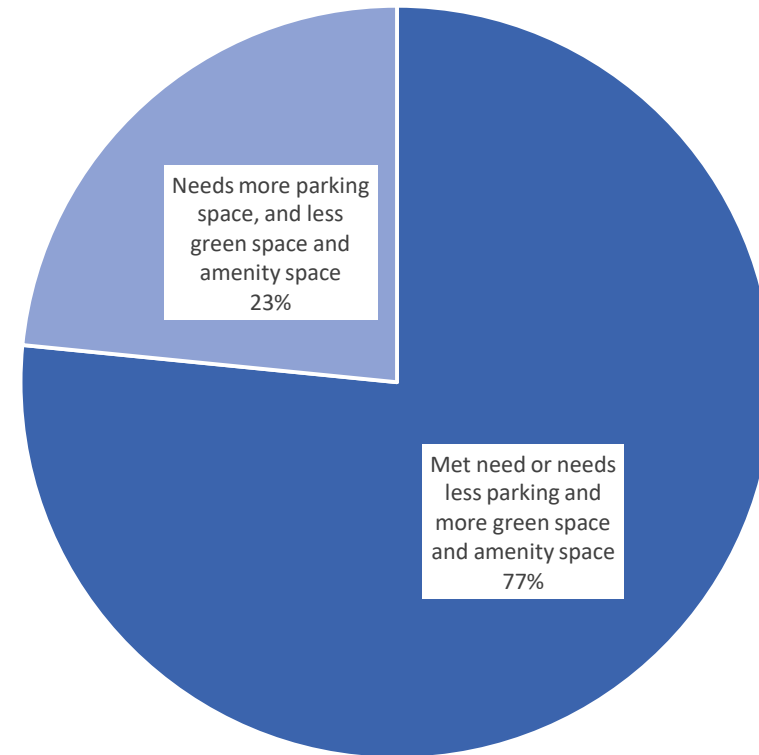

# Open House #3 Parking Surveys

Character District 1 (Carlton Street to 27th Avenue W)

CHARACTER DISTRICT 2 (27TH AVENUE W TO 22ND AVENUE W)

# Open House #3 Parking Surveys

CHARACTER DISTRICT 3 (22ND AVENUE W TO PIEDMONT AVENUE/GARFIELD AVENUE)

CHARACTER DISTRICT 4 (PIEDMONT AVENUE/GARFIELD AVENUE TO MICHIGAN STREET)

# Proposed Layout – Character District 1

# Proposed Layout – Character District 2